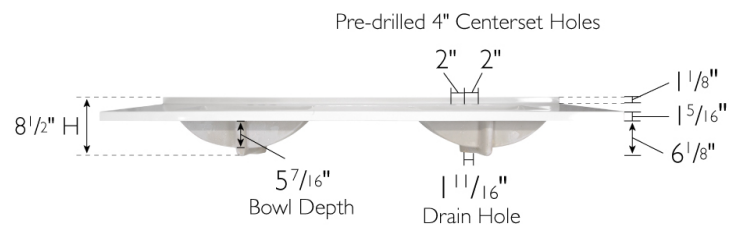

Camilla II Double Bowl Vanity Top 73x22
Solid White

SPECIFICATIONS

MATERIAL:	Cultured Marble
TOOLS NEEDED FOR INSTALLATION:	100% silicone
ASSEMBLED DIMENSIONS:	8.6" H x 73" L x 22" D
ASSEMBLED WEIGHT:	98.76 lbs.
FAUCET TYPE:	Lav Centerset
NUMBER OF MOUNTING HOLES:	6
BOWL MATERIAL:	Cultured Marble
BACK SPLASH INCLUDED:	Yes
COLOR:	Solid White
NUMBER OF BOWLS:	2
BOWL DIMENSIONS:	5.4" H x 19.3" W x 12.5" D
BOWL SHAPE:	Rectangle
SINK THICKNESS:	0.95"
MOUNTING TYPE:	Integrated
OVERFLOW HOLE:	Yes