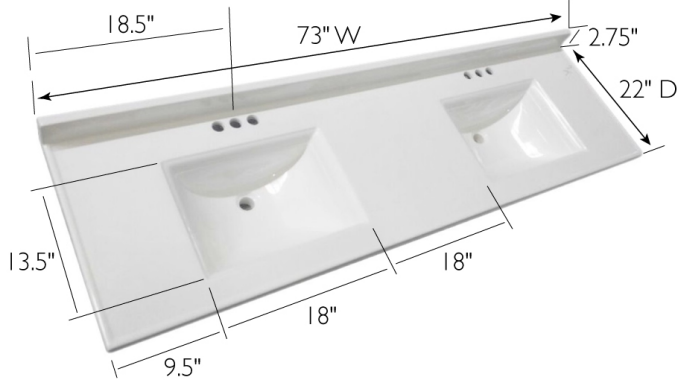

Camilla II Double Bowl Vanity Top 73x22
Solid White

SPECIFICATIONS

MATERIAL:	Cultured Marble
TOOLS NEEDED FOR INSTALLATION:	100% silicone
ASSEMBLED DIMENSIONS:	8.6" H x 73" L x 22" D
ASSEMBLED WEIGHT:	98.76 lbs.
FAUCET TYPE:	Lav Centerset
NUMBER OF MOUNTING HOLES:	6
BOWL MATERIAL:	Cultured Marble
BACK SPLASH INCLUDED:	Yes
COLOR:	Solid White
NUMBER OF BOWLS:	2
BOWL DIMENSIONS:	5.4" H x 19.3" W x 12.5" D
BOWL SHAPE:	Rectangle
SINK THICKNESS:	0.95"
MOUNTING TYPE:	Integrated
OVERFLOW HOLE:	Yes