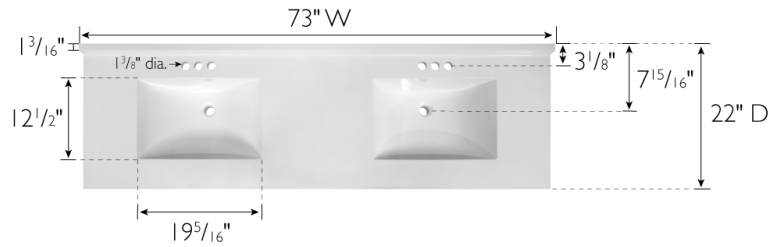

Camilla II Double Bowl Vanity Top 73x22
Solid White

SPECIFICATIONS

MATERIAL:	Cultured Marble
TOOLS NEEDED FOR INSTALLATION:	100% silicone
ASSEMBLED DIMENSIONS:	8.6" H x 73" L x 22" D
ASSEMBLED WEIGHT:	98.76 lbs.
FAUCET TYPE:	Lav Centerset
NUMBER OF MOUNTING HOLES:	6
BOWL MATERIAL:	Cultured Marble
BACK SPLASH INCLUDED:	Yes
COLOR:	Solid White
NUMBER OF BOWLS:	2
BOWL DIMENSIONS:	5.4" H x 19.3" W x 12.5" D
BOWL SHAPE:	Rectangle
SINK THICKNESS:	0.95"
MOUNTING TYPE:	Integrated
OVERFLOW HOLE:	Yes