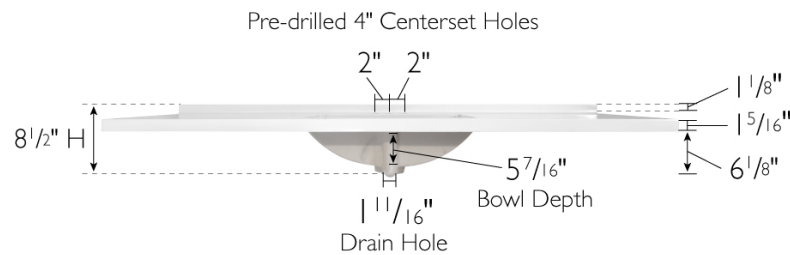

## Camilla II Centerset Vanity Top 61"

Solid White

### SPECIFICATIONS

<b>MATERIAL:</b>	Cultured Marble
<b>TOOLS NEEDED FOR INSTALLATION:</b>	100% silicone
<b>ASSEMBLED DIMENSIONS:</b>	8.6" H x 61" L x 22" D
<b>ASSEMBLED WEIGHT:</b>	75.6 lbs.
<b>FAUCET TYPE:</b>	Lav Centerset
<b>NUMBER OF MOUNTING HOLES:</b>	3
<b>BOWL MATERIAL:</b>	Cultured Marble
<b>BACK SPLASH INCLUDED:</b>	Yes
<b>COLOR:</b>	Solid White
<b>NUMBER OF BOWLS:</b>	1
<b>BOWL DIMENSIONS:</b>	5.4" H x 19.3 W x 12.5" D
<b>BOWL SHAPE:</b>	Rectangle
<b>SINK THICKNESS:</b>	0.95"
<b>MOUNTING TYPE:</b>	Integrated
<b>OVERFLOW HOLE:</b>	Yes