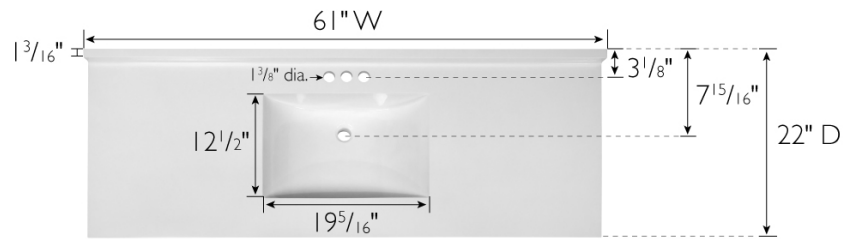

## Camilla II Centerset Vanity Top 61"

Solid White

### SPECIFICATIONS

<b>MATERIAL:</b>	Cultured Marble
<b>TOOLS NEEDED FOR INSTALLATION:</b>	100% silicone
<b>ASSEMBLED DIMENSIONS:</b>	8.6" H x 61" L x 22" D
<b>ASSEMBLED WEIGHT:</b>	75.6 lbs.
<b>FAUCET TYPE:</b>	Lav Centerset
<b>NUMBER OF MOUNTING HOLES:</b>	3
<b>BOWL MATERIAL:</b>	Cultured Marble
<b>BACK SPLASH INCLUDED:</b>	Yes
<b>COLOR:</b>	Solid White
<b>NUMBER OF BOWLS:</b>	1
<b>BOWL DIMENSIONS:</b>	5.4" H x 19.3 W x 12.5" D
<b>BOWL SHAPE:</b>	Rectangle
<b>SINK THICKNESS:</b>	0.95"
<b>MOUNTING TYPE:</b>	Integrated
<b>OVERFLOW HOLE:</b>	Yes