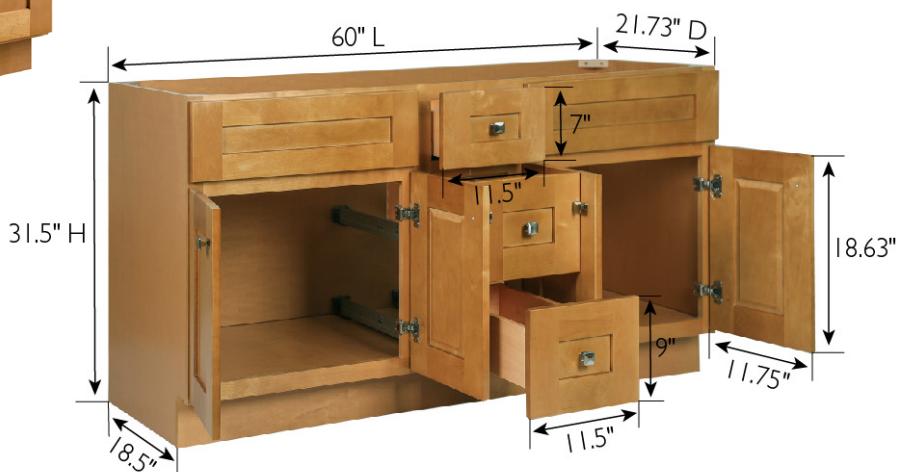

Brookings Shaker 4-Door, 3-Drawer Vanity  
Fully Assembled, 60x31.5x21, Modern Birch

**FULLY  
ASSEMBLED  
VANITY**

**SPECIFICATIONS**

<b>MATERIAL CONSTRUCTION:</b>	Wood
<b>ASSEMBLY REQUIRED:</b>	No
<b>ASSEMBLED DIMENSIONS:</b>	31.5" H x 60" L x 21" D
<b>ASSEMBLED WEIGHT:</b>	95.48 lbs.
<b>HINGE STYLE:</b>	Soft Close
<b>DOOR STYLE:</b>	4 Shaker Doors
<b>DOOR MATERIAL:</b>	HDF
<b>DRAWER STYLE:</b>	3 Drawers
<b>DRAWER MATERIAL:</b>	Solid Wood
<b>GLIDE STYLE:</b>	Soft Close
<b>FAKE DWR STYLE:</b>	N/A
<b>DWR 1 DIMENSIONS:</b>	7" H x 11.5" L x 20.98" D
<b>DWR 2-3 DIMENSIONS:</b>	9" H x 11.5" L x 20.98" D
<b>DWR CONSTRUCTION:</b>	Dove Tail
<b>FACE FRAME MATERIAL:</b>	Solid Wood
<b>SIDES MATERIAL:</b>	Plywood
<b>BOTTOM MATERIAL:</b>	Plywood

<b>FRAME STYLE:</b>	Face Frame
<b>FACE FRAME MATERIAL:</b>	Solid Wood
<b>SIDES MATERIAL:</b>	Plywood
<b>BOTTOM MATERIAL:</b>	Plywood
<b>TOE KICK INSET WIDTH:</b>	4.5"
<b>BACK PANEL MATERIAL:</b>	Plywood
<b>BACK BRACE MATERIAL:</b>	Solid Wood