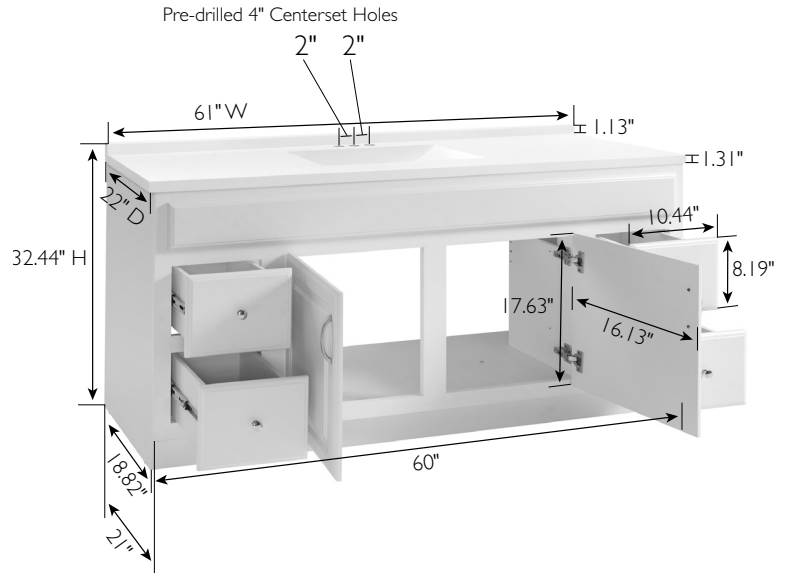

Concord Shaker 2-Door Vanity with Cultured Marble 4 in. Centerset Solid White Top, Fully Assembled, 61x22, White Base

FULLY ASSEMBLED VANITY

SPECIFICATIONS

MATERIAL CONSTRUCTION:	Wood/Cultured Marble
ASSEMBLY REQUIRED:	No
ASSEMBLED DIMENSIONS:	32.4" H x 61" L x 22" D
ASSEMBLED WEIGHT:	180.45 lbs.
TOOLS NEEDED FOR INSTALLATION:	100% Silicone
CONSTRUCTION TYPE:	Face Frame
HINGE STYLE:	Soft Close
DOOR STYLE:	Accent
DOOR MATERIAL:	MDF
DRAWER STYLE:	4 Drawers
DRAWER MATERIAL:	MDF and Plywood
GLIDE STYLE:	STD Easy Glide
FAKE DWR STYLE:	N/A
DWR DIMENSIONS:	8.2" H x 14.5" L x 10.2" D
DWR CONSTRUCTION:	Standard
FACE FRAME MATERIAL:	Pine
SIDES MATERIAL:	Plywood
BOTTOM MATERIAL:	Plywood

TOE KICK INSET WIDTH:	3"
BACK PANEL MATERIAL:	NA
BACK BRACE MATERIAL:	Plywood
FAUCET TYPE:	Lav Centerset
NUMBER OF MOUNTING HOLES:	3
BOWL MATERIAL:	Cultured Marble
BACK SPLASH INCLUDED:	Yes
COLOR:	Solid White
NUMBER OF BOWLS:	1
BOWL DIMENSIONS:	5.4" H x 19.25" W x 12.5" D
BOWL SHAPE:	Rectangle
SINK THICKNESS:	1.18"
MOUNTING TYPE:	Centerset
OVERFLOW HOLE:	Yes
WARRANTY:	1-Year limited warranty
TSCA TITLE IV COMPLIANT:	Yes
LEGAL FOR SALE IN CALIFORNIA:	Yes
PROP 65 HARMFUL MATERIAL:	Formaldehyde