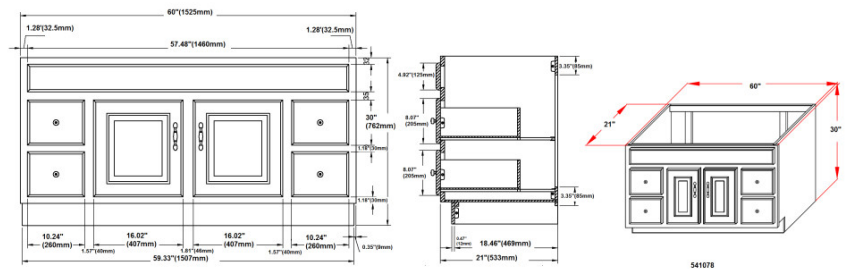

Concord 2-Door 4-Drawer Vanity with Cultured Marble Single Hole Solid White Double Bowl Vanity Top, Fully Assembled, 61, White Base

FULLY ASSEMBLED VANITY

SPECIFICATIONS

MATERIAL CONSTRUCTION: Wood/Cultured Marble
ASSEMBLY REQUIRED: No
ASSEMBLED DIMENSIONS: 34.9" H x 61" L x 22" D
ASSEMBLED WEIGHT: 180.45 lbs.
TOOLS NEEDED FOR INSTALLATION: 100% Silicone

CONSTRUCTION TYPE: Face Frame
HINGE STYLE: Soft Close
DOOR STYLE: Shaker
DRAWER STYLE: 4 MDF Drawers
GLIDE STYLE: STD Easy Glide
FAKE DWR STYLE: MDF
DWR #1 DIMENSIONS: 8.2" H x 14.5" L x 10.2" D
DWR CONSTRUCTION: Standard
FACE FRAME MATERIAL: Pine
SIDES MATERIAL: MDF
BOTTOM MATERIAL: MDF

TOE KICK INSET WIDTH: 2.2"
BACK PANEL MATERIAL: MDF
BACK BRACE MATERIAL: N/A

FAUCET TYPE: Lav Single Handle
NUMBER OF MOUNTING HOLES: 1
BOWL MATERIAL: Cultured Marble
BACK SPLASH INCLUDED: Yes
COLOR: Solid White
NUMBER OF BOWLS: 1
BOWL DIMENSIONS: 5.63" H x 11.625" W x 16.875" D
BOWL SHAPE: Oval
SINK THICKNESS: 1"
MOUNTING TYPE: Single Hole
OVERFLOW HOLE: Yes