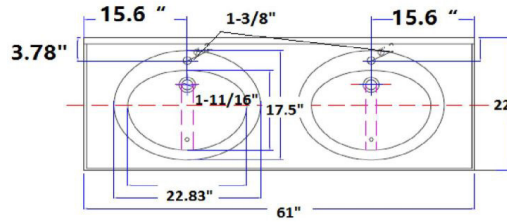

Concord 2-Door 4-Drawer Vanity with Cultured Marble Single Hole Solid White Double Bowl Vanity Top, Fully Assembled, 61, White Base

FULLY ASSEMBLED VANITY

SPECIFICATIONS

MATERIAL CONSTRUCTION: Wood/Cultured Marble
ASSEMBLY REQUIRED: No
ASSEMBLED DIMENSIONS: 34.9" H x 61" L x 22" D
ASSEMBLED WEIGHT: 180.45 lbs.
TOOLS NEEDED FOR INSTALLATION: 100% Silicone

CONSTRUCTION TYPE: Face Frame
HINGE STYLE: Soft Close
DOOR STYLE: Shaker
DRAWER STYLE: 4 MDF Drawers
GLIDE STYLE: STD Easy Glide
FAKE DWR STYLE: MDF
DWR #1 DIMENSIONS: 8.2" H x 14.5" L x 10.2" D
DWR CONSTRUCTION: Standard
FACE FRAME MATERIAL: Pine
SIDES MATERIAL: MDF
BOTTOM MATERIAL: MDF

TOE KICK INSET WIDTH: 2.2"
BACK PANEL MATERIAL: MDF
BACK BRACE MATERIAL: N/A

FAUCET TYPE: Lav Single Handle
NUMBER OF MOUNTING HOLES: 1
BOWL MATERIAL: Cultured Marble
BACK SPLASH INCLUDED: Yes
COLOR: Solid White
NUMBER OF BOWLS: 1
BOWL DIMENSIONS: 5.63" H x 11.625" W x 16.875" D
BOWL SHAPE: Oval
SINK THICKNESS: 1"
MOUNTING TYPE: Single Hole
OVERFLOW HOLE: Yes