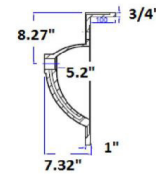

Concord 2-Door 4-Drawer Vanity with Cultured Marble Single Hole Solid White Double Bowl Vanity Top, Fully Assembled, 61, White Base

FULLY ASSEMBLED VANITY

SPECIFICATIONS

MATERIAL CONSTRUCTION: Wood/Cultured Marble
ASSEMBLY REQUIRED: No
ASSEMBLED DIMENSIONS: 34.9" H x 61" L x 22" D
ASSEMBLED WEIGHT: 180.45 lbs.
TOOLS NEEDED FOR INSTALLATION: 100% Silicone

CONSTRUCTION TYPE: Face Frame
HINGE STYLE: Soft Close
DOOR STYLE: Shaker
DRAWER STYLE: 4 MDF Drawers
GLIDE STYLE: STD Easy Glide
FAKE DWR STYLE: MDF
DWR #1 DIMENSIONS: 8.2" H x 14.5" L x 10.2" D
DWR CONSTRUCTION: Standard
FACE FRAME MATERIAL: Pine
SIDES MATERIAL: MDF
BOTTOM MATERIAL: MDF

TOE KICK INSET WIDTH: 2.2"
BACK PANEL MATERIAL: MDF
BACK BRACE MATERIAL: N/A

FAUCET TYPE: Lav Single Handle
NUMBER OF MOUNTING HOLES: 1
BOWL MATERIAL: Cultured Marble
BACK SPLASH INCLUDED: Yes
COLOR: Solid White
NUMBER OF BOWLS: 1
BOWL DIMENSIONS: 5.63" H x 11.625" W x 16.875" D
BOWL SHAPE: Oval
SINK THICKNESS: 1"
MOUNTING TYPE: Single Hole
OVERFLOW HOLE: Yes