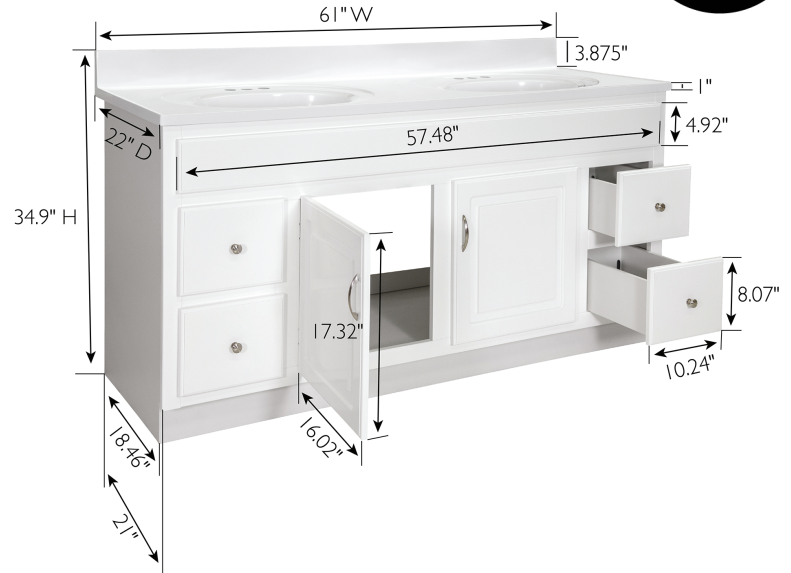

Concord 2-Door 4-Drawer Vanity with Cultured Marble 4 in. Centerset Solid White Top, Fully Assembled, 61x22, White Base

FULLY ASSEMBLED VANITY

SPECIFICATIONS

MATERIAL CONSTRUCTION:	Wood/Cultured Marble
ASSEMBLY REQUIRED:	No
ASSEMBLED DIMENSIONS:	34.9" H x 61" L x 22" D
ASSEMBLED WEIGHT:	187.05 lbs.
TOOLS NEEDED FOR INSTALLATION:	100% Silicone
CONSTRUCTION TYPE:	Face Frame
HINGE STYLE:	Soft Close
DOOR STYLE:	Shaker
DRAWER STYLE:	4 MDF Drawers
GLIDE STYLE:	STD Easy Glide
DWR #1 DIMENSIONS:	8.2" H x 14.5" L x 10.2" D
DWR CONSTRUCTION:	Standard
FACE FRAME MATERIAL:	Pine
SIDES MATERIAL:	MDF
BOTTOM MATERIAL:	MDF

TOE KICK INSET WIDTH:	2.2"
BACK PANEL MATERIAL:	MDF
BACK BRACE MATERIAL:	N/A
FAUCET TYPE:	Lav Centerset
NUMBER OF MOUNTING HOLES:	3
BOWL MATERIAL:	Cultured Marble
BACK SPLASH INCLUDED:	Yes
COLOR:	Solid White
NUMBER OF BOWLS:	2
BOWL DIMENSIONS:	5.63" H x 11.625" W x 16.875" D
BOWL SHAPE:	Oval
SINK THICKNESS:	1"
MOUNTING TYPE:	Centerset
OVERFLOW HOLE:	Yes