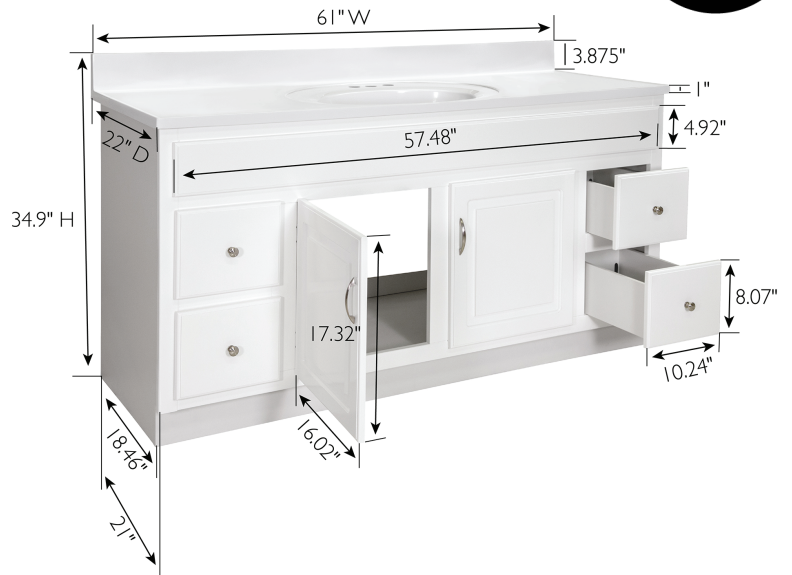

Concord 2-Door 4-Drawer Vanity with Cultured Marble 4 in. Centerset Solid White Top, Fully Assembled, 61x22, White Base

**FULLY ASSEMBLED VANITY**

## SPECIFICATIONS

<b>MATERIAL CONSTRUCTION:</b>	Wood/Cultured Marble
<b>ASSEMBLY REQUIRED:</b>	No
<b>ASSEMBLED DIMENSIONS:</b>	34.9" H x 61" L x 22" D
<b>ASSEMBLED WEIGHT:</b>	180.45 lbs.
<b>TOOLS NEEDED FOR INSTALLATION:</b>	100% Silicone
<b>CONSTRUCTION TYPE:</b>	Face Frame
<b>HINGE STYLE:</b>	Soft Close
<b>DOOR STYLE:</b>	Shaker
<b>DRAWER STYLE:</b>	4 MDF Drawers
<b>GLIDE STYLE:</b>	STD Easy Glide
<b>DWR #1 DIMENSIONS:</b>	8.2" H x 14.5" L x 10.2" D
<b>DWR CONSTRUCTION:</b>	Standard
<b>SIDES MATERIAL:</b>	MDF
<b>BOTTOM MATERIAL:</b>	MDF

<b>TOE KICK INSET WIDTH:</b>	2.2"
<b>BACK PANEL MATERIAL:</b>	MDF
<b>BACK BRACE MATERIAL:</b>	N/A
<b>FAUCET TYPE:</b>	Lav Centerset
<b>NUMBER OF MOUNTING HOLES:</b>	3
<b>BOWL MATERIAL:</b>	Cultured Marble
<b>BACK SPLASH INCLUDED:</b>	Yes
<b>COLOR:</b>	Solid White
<b>NUMBER OF BOWLS:</b>	1
<b>BOWL DIMENSIONS:</b>	5.63" H x 11.625" W x 16.875" D
<b>BOWL SHAPE:</b>	Oval
<b>SINK THICKNESS:</b>	1"
<b>MOUNTING TYPE:</b>	Centerset
<b>OVERFLOW HOLE:</b>	Yes