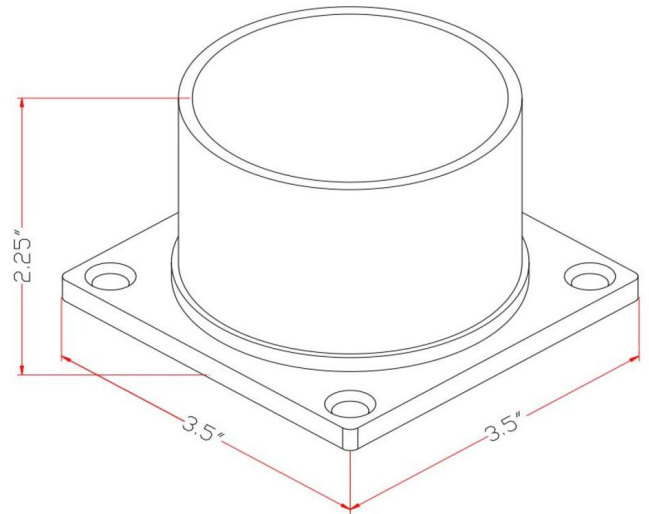

### SPECIFICATIONS

MOUNTING:	Floor Mount	LED BRIGHTNESS (LUMENS):	N/A
SLOPED CEILING ADAPTABLE:	No	LED COLOR CORRELATED TEMPERATURE (CCT):	N/A
LAMP TYPE 1:	N/A	LED COLOR RENDERING INDEX (CRI):	N/A
BULB INCLUDED:	No	LED EFFICACY:	N/A
WATTS PER BULB:	N/A	LED AVERAGE RATED LIFE:	N/A
TOTAL WATTAGE:	N/A	ENERGY EFFICIENT:	N/A
DIMMABLE:	NA	LIGHTING AMPS:	N/A
MATERIAL CONSTRUCTION:	Aluminum	VOLTAGE:	N/A
ASSEMBLED DIMENSIONS:	2.25" H x 3.5" L x 3.5" D		
WEIGHT:	0.37 lbs.		
BACKPLATE DIMENSIONS:	N/A		
CANOPY/PLATE DIMENSIONS:	N/A		
GLASS/SHADE DIMENSIONS:	N/A		
GLASS/SHADE MATERIAL:	N/A		
GLASS/SHADE TYPE:	N/A		
GLASS/SHADE COLOR:	N/A		

#### SPECIFICATIONS

<b>MOUNTING:</b>	Pier or Post Mount	<b>LED BRIGHTNESS (LUMENS):</b>	N/A
<b>SLOPED CEILING ADAPTABLE:</b>	No	<b>LED COLOR CORRELATED TEMPERATURE (CCT):</b>	N/A
<b>LAMP TYPE 1:</b>	Maximum 60W Medium Base Bulb	<b>LED COLOR RENDERING INDEX (CRI):</b>	N/A
<b>BULB INCLUDED:</b>	No	<b>LED EFFICACY:</b>	N/A
<b>WATTS PER BULB:</b>	60W	<b>LED AVERAGE RATED LIFE:</b>	N/A
<b>TOTAL WATTAGE:</b>	60W	<b>ENERGY EFFICIENT:</b>	N/A
<b>DIMMABLE:</b>	No	<b>LIGHTING AMPS:</b>	0.5
<b>MATERIAL CONSTRUCTION:</b>	Aluminum/Glass	<b>VOLTAGE:</b>	120V
<b>ASSEMBLED DIMENSIONS:</b>	21.63" H x 9.38" L x 8.13" D		
<b>WEIGHT:</b>	3.74 lbs.		
<b>BACKPLATE DIMENSIONS:</b>	N/A		
<b>CANOPY/PLATE DIMENSIONS:</b>	N/A		
<b>GLASS/SHADE DIMENSIONS:</b>	8.25" H x 9" L x 9" D		
<b>GLASS/SHADE MATERIAL:</b>	Glass		
<b>GLASS/SHADE TYPE:</b>	Clear		
<b>GLASS/SHADE COLOR:</b>	Clear		