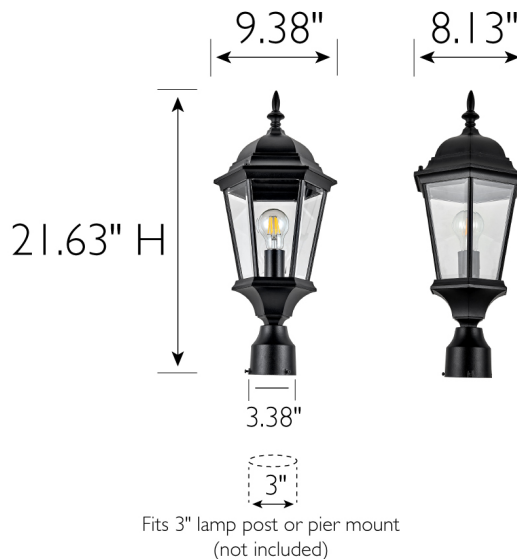

### SPECIFICATIONS

MOUNTING:	Floor Mount	LED BRIGHTNESS (LUMENS):	N/A
SLOPED CEILING ADAPTABLE:	No	LED COLOR CORRELATED TEMPERATURE (CCT):	N/A
LAMP TYPE 1:	N/A	LED COLOR RENDERING INDEX (CRI):	N/A
BULB INCLUDED:	No	LED EFFICACY:	N/A
WATTS PER BULB:	N/A	LED AVERAGE RATED LIFE:	N/A
TOTAL WATTAGE:	N/A	ENERGY EFFICIENT:	N/A
DIMMABLE:	NA	LIGHTING AMPS:	N/A
MATERIAL CONSTRUCTION:	Aluminum	VOLTAGE:	N/A
ASSEMBLED DIMENSIONS:	2.25" H x 3.5" L x 3.5" D		
WEIGHT:	0.37 lbs.		
BACKPLATE DIMENSIONS:	N/A		
CANOPY/PLATE DIMENSIONS:	N/A		
GLASS/SHADE DIMENSIONS:	N/A		
GLASS/SHADE MATERIAL:	N/A		
GLASS/SHADE TYPE:	N/A		
GLASS/SHADE COLOR:	N/A		

#### SPECIFICATIONS

<b>MOUNTING:</b>	Pier or Post Mount	<b>LED BRIGHTNESS (LUMENS):</b>	N/A
<b>SLOPED CEILING ADAPTABLE:</b>	No	<b>LED COLOR CORRELATED TEMPERATURE (CCT):</b>	N/A
<b>LAMP TYPE 1:</b>	Maximum 60W Medium Base Bulb	<b>LED COLOR RENDERING INDEX (CRI):</b>	N/A
<b>BULB INCLUDED:</b>	No	<b>LED EFFICACY:</b>	N/A
<b>WATTS PER BULB:</b>	60W	<b>LED AVERAGE RATED LIFE:</b>	N/A
<b>TOTAL WATTAGE:</b>	60W	<b>ENERGY EFFICIENT:</b>	N/A
<b>DIMMABLE:</b>	No	<b>LIGHTING AMPS:</b>	0.5
<b>MATERIAL CONSTRUCTION:</b>	Aluminum/Glass	<b>VOLTAGE:</b>	120V
<b>ASSEMBLED DIMENSIONS:</b>	21.63" H x 9.38" L x 8.13" D		
<b>WEIGHT:</b>	3.74 lbs.		
<b>BACKPLATE DIMENSIONS:</b>	N/A		
<b>CANOPY/PLATE DIMENSIONS:</b>	N/A		
<b>GLASS/SHADE DIMENSIONS:</b>	8.25" H x 9" L x 9" D		
<b>GLASS/SHADE MATERIAL:</b>	Glass		
<b>GLASS/SHADE TYPE:</b>	Clear		
<b>GLASS/SHADE COLOR:</b>	Clear		