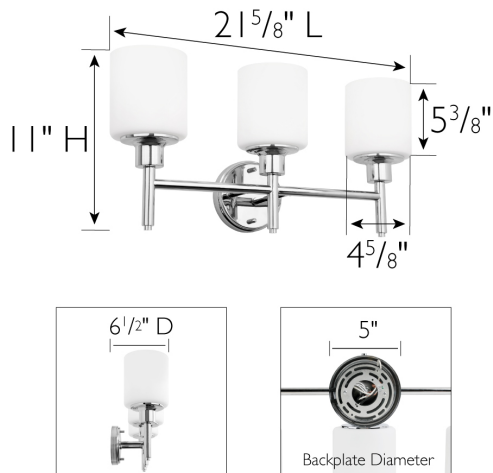

Aubrey Dimmable 3-Light Vanity with Frosted Glass Polished Chrome

SPECIFICATIONS

MOUNTING:	Wall Mount
SLOPED CEILING ADAPTABLE:	No
BULB INCLUDED:	No
WATTS PER BULB:	Maximum 60W Medium Base Bulb
TOTAL WATTAGE:	180W Maximum
DIMMABLE:	Yes
MATERIAL CONSTRUCTION:	Steel
ASSEMBLED DIMENSIONS:	11" H x 21 5/8" L x 6 1/2" D
WEIGHT:	5.63 lbs.

ENERGY EFFICIENT:	No
LIGHTING AMPS:	1.5
VOLTAGE:	120V

GLASS/SHADE DIMENSIONS:	5 3/8" H x 4 5/8" L x 4 5/8" D
GLASS/SHADE MATERIAL:	Glass
GLASS/SHADE TYPE:	Frosted
GLASS/SHADE COLOR:	White

WARRANTY:	10-Year limited warranty
UL/ETL CERTIFICATION:	UL
WET/DRY/DAMP LISTING:	Damp
ADA COMPLIANT:	No
ENERGY STAR CERTIFIED:	No