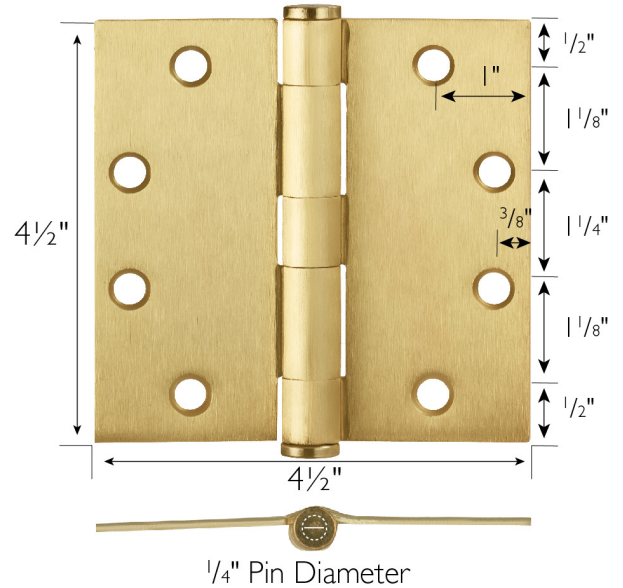

8-Hole 4.5" x 4.5", Square Corner Door Hinge 6-Pack  
Satin Brass

**SPECIFICATIONS**

<b>MATERIAL CONSTRUCTION:</b>	Steel
<b>MOUNTING HARDWARE INCLUDED:</b>	#12 x 1 1/4" screws x 8
<b>TOOLS NEEDED FOR INSTALLATION:</b>	Screwdriver
<b>ASSEMBLED DIMENSIONS:</b>	4.5" H x 4.5" L x 0.13" W
<b>ASSEMBLED WEIGHT:</b>	6.62 lbs
<b>CORNER RADIUS:</b>	Square Corner
<b>HINGE TYPE:</b>	Butt Hinge