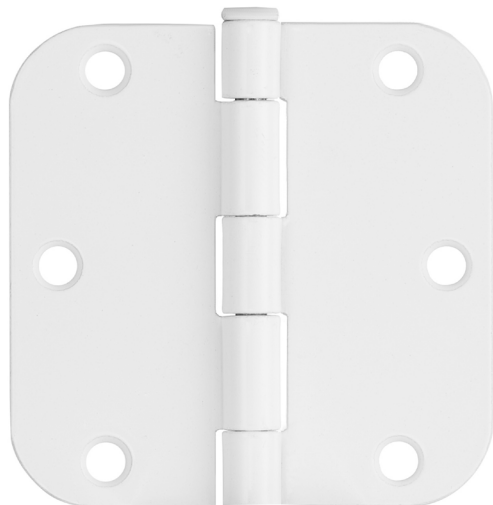

6-Hole 3.5" x 3.5", 5/8" Radius Door Hinge 6-Pack
Painted White

SPECIFICATIONS

MATERIAL CONSTRUCTION:	Steel
MOUNTING HARDWARE INCLUDED:	#9 x 3/4" screws x 6
TOOLS NEEDED FOR INSTALLATION:	Screwdriver
ASSEMBLED DIMENSIONS:	3.5" H x 3.5" L x 0.13" W
ASSEMBLED WEIGHT:	2.5 lbs
CORNER RADIUS:	5/8"
HINGE TYPE:	Butt Hinge