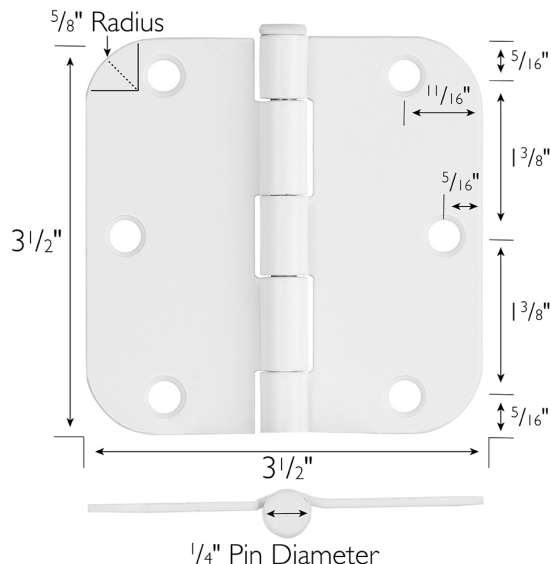

6-Hole 3.5" x 3.5", 5/8" Radius Door Hinge 6-Pack
Painted White

SPECIFICATIONS

MATERIAL CONSTRUCTION:	Steel
MOUNTING HARDWARE INCLUDED:	#9 x 3/4" screws x 6
TOOLS NEEDED FOR INSTALLATION:	Screwdriver
ASSEMBLED DIMENSIONS:	3.5" H x 3.5" L x 0.13" W
ASSEMBLED WEIGHT:	2.5 lbs
CORNER RADIUS:	5/8"
HINGE TYPE:	Butt Hinge