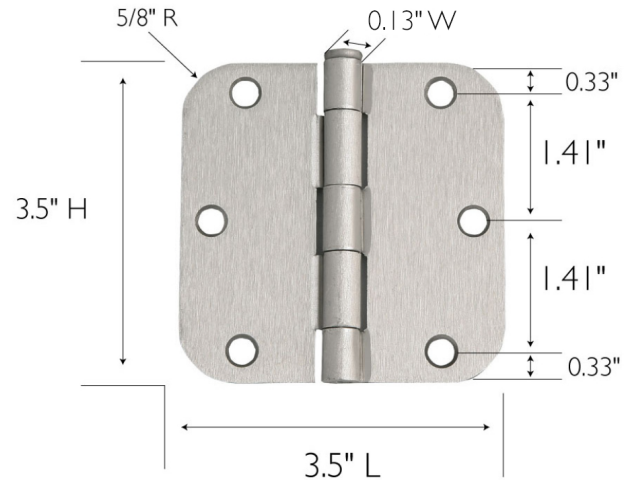

6-Hole 3.5" x 3.5", 5/8" Radius Door Hinge 12-Pack  
Satin Nickel

**SPECIFICATIONS**

<b>MATERIAL CONSTRUCTION:</b>	Steel
<b>MOUNTING HARDWARE INCLUDED:</b>	#9 x 3/4" screws x 6
<b>TOOLS NEEDED FOR INSTALLATION:</b>	Screwdriver
<b>ASSEMBLED DIMENSIONS:</b>	3.5" H x 3.5" L x 0.13" W
<b>ASSEMBLED WEIGHT:</b>	4.93 lbs
<b>CORNER RADIUS:</b>	5/8"
<b>HINGE TYPE:</b>	Butt Hinge