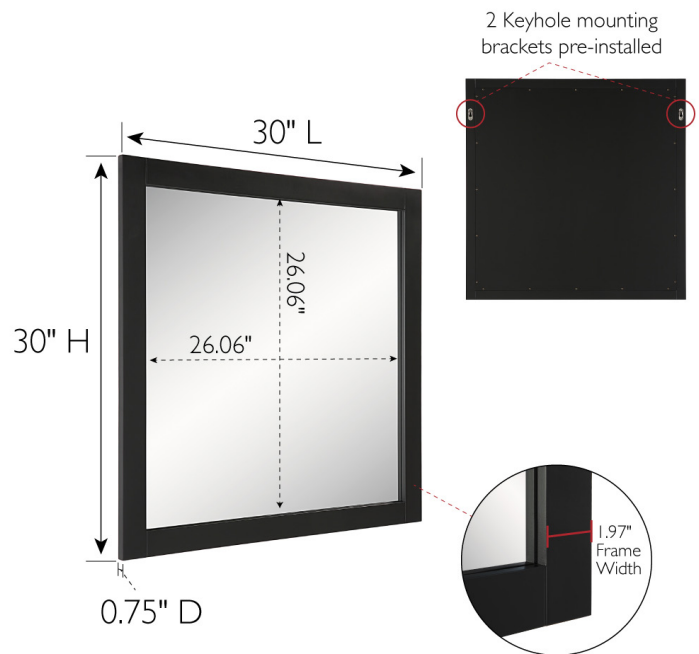

Shorewood Square Mirror 30" x 30"

Soft Matte Black

SPECIFICATIONS

<b>MATERIAL CONSTRUCTION:</b>	Glass	<b>FACE FRAME MATERIAL:</b>	Pine
<b>ASSEMBLY REQUIRED:</b>	No	<b>BACK PANEL MATERIAL:</b>	MDF
<b>TOOLS NEEDED FOR INSTALLATION:</b>	Electric Drill, Screwdriver	<b>GLASS STYLE:</b>	Flat Panel
<b>ASSEMBLED DIMENSIONS:</b>	30" H x 30" L x 0.75" D	<b>LIGHTED:</b>	No
<b>WEIGHT:</b>	12.8 lbs.	<b>MOUNTING HARDWARE INCLUDED:</b>	Yes
		<b>MOUNTING TYPE:</b>	Surface