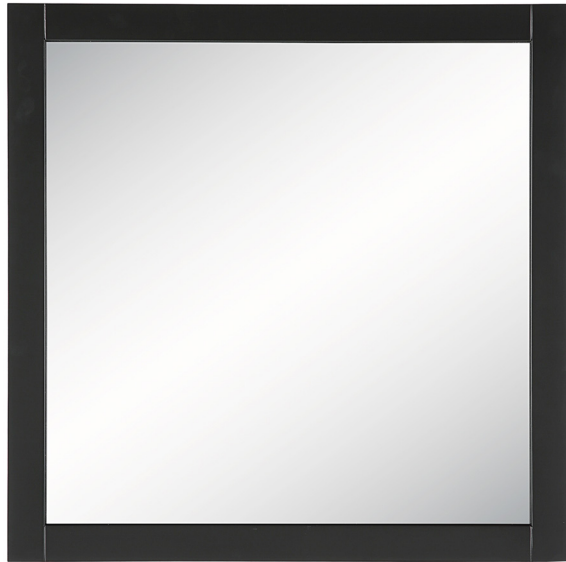

Shorewood Square Mirror 30" x 30"

Soft Matte Black

SPECIFICATIONS

<b>MATERIAL CONSTRUCTION:</b>	Glass	<b>FACE FRAME MATERIAL:</b>	Pine
<b>ASSEMBLY REQUIRED:</b>	No	<b>BACK PANEL MATERIAL:</b>	MDF
<b>TOOLS NEEDED FOR INSTALLATION:</b>	Electric Drill, Screwdriver	<b>GLASS STYLE:</b>	Flat Panel
<b>ASSEMBLED DIMENSIONS:</b>	30" H x 30" L x 0.75" D	<b>LIGHTED:</b>	No
<b>WEIGHT:</b>	12.8 lbs.	<b>MOUNTING HARDWARE INCLUDED:</b>	Yes
		<b>MOUNTING TYPE:</b>	Surface