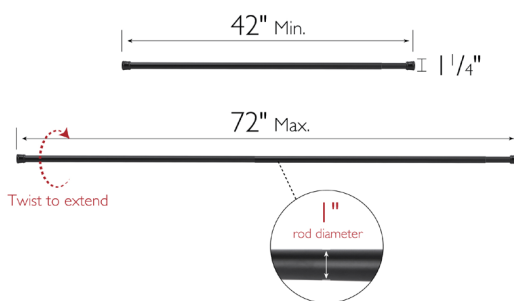

Adjustable Tension Shower Rod, 42" to 72" Matte Black

ADJUSTABLE LENGTH

SPECIFICATIONS

MATERIAL CONSTRUCTION:	Steel
PVD FINISH:	No
ASSEMBLY REQUIRED:	No
TOOLS NEEDED FOR INSTALLATION:	No
ASSEMBLED DIMENSIONS:	1.25" H x 72" L x 1.25" D
ASSEMBLED WEIGHT:	1.4 lbs
MIN. LENGTH:	42"
MAX. LENGTH:	72"
SCREWS INCLUDED:	No
DRYWALL ANCHORS INCLUDED:	No