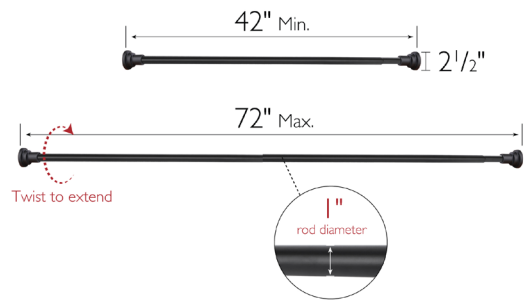

Adjustable Shower Rod, 42" to 72"
Matte Black

ADJUSTABLE LENGTH

SPECIFICATIONS

MATERIAL CONSTRUCTION:	Steel
PVD FINISH:	No
ASSEMBLY REQUIRED:	No
TOOLS NEEDED FOR INSTALLATION:	No
ASSEMBLED DIMENSIONS:	2.5" H x 72" L x 2.5" D
ASSEMBLED WEIGHT:	1.4 lbs
MIN. LENGTH:	42"
MAX. LENGTH:	72"
SCREWS INCLUDED:	No
DRYWALL ANCHORS INCLUDED:	No