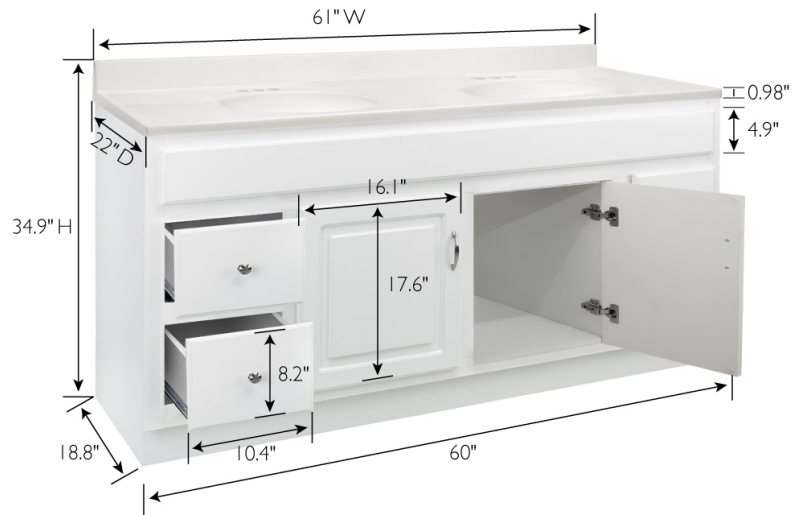

White Concord 2-Door 4-Drawer Vanity with Cultured Marble 4" Centerset White on White Double Bowl Vanity Top, Assembled

**FULLY  
ASSEMBLED  
VANITY**

## SPECIFICATIONS

<b>MATERIAL CONSTRUCTION:</b>	Wood/Cultured Marble
<b>ASSEMBLY REQUIRED:</b>	No
<b>ASSEMBLED DIMENSIONS:</b>	34.88" H x 61" L x 22" D
<b>ASSEMBLED WEIGHT:</b>	138 lbs.
<b>TOOLS NEEDED FOR INSTALLATION:</b>	Screwdriver
<b>CONSTRUCTION TYPE:</b>	Face Frame
<b>HINGE STYLE:</b>	Concealed
<b>DOOR STYLE:</b>	2 Slab Doors
<b>DOOR MATERIAL:</b>	MDF
<b>DRAWER STYLE:</b>	4 Drawers
<b>DRAWER MATERIAL:</b>	MDF and Plywood
<b>GLIDE STYLE:</b>	STD Easy Glide
<b>FAKE DWR STYLE:</b>	MDF
<b>DWR #1 DIMENSIONS:</b>	5.71" H x 14.25" W
<b>DWR CONSTRUCTION:</b>	Standard
<b>FACE FRAME MATERIAL:</b>	Pine
<b>SIDES MATERIAL:</b>	Plywood
<b>BOTTOM MATERIAL:</b>	Plywood

<b>TOE KICK INSET WIDTH:</b>	4"
<b>BACK PANEL MATERIAL:</b>	N/A
<b>BACK BRACE MATERIAL:</b>	Plywood
<b>FAUCET TYPE:</b>	Lav Centerset
<b>NUMBER OF MOUNTING HOLES:</b>	3
<b>BOWL MATERIAL:</b>	Cultured Marble
<b>BACK SPLASH INCLUDED:</b>	Yes
<b>COLOR:</b>	White on White
<b>NUMBER OF BOWLS:</b>	2
<b>BOWL DIMENSIONS:</b>	5.63" H x 11.63" W x 16.85" D
<b>BOWL SHAPE:</b>	Oval
<b>SINK THICKNESS:</b>	N/A
<b>MOUNTING TYPE:</b>	Integrated
<b>OVERFLOW HOLE:</b>	Yes
<b>WARRANTY:</b>	1-Year limited warranty
<b>CARB COMPLIANT:</b>	CARB Phase 2
<b>LEGAL FOR SALE IN CALIFORNIA:</b>	Yes
<b>TSCA TITLE IV COMPLIANT:</b>	Yes