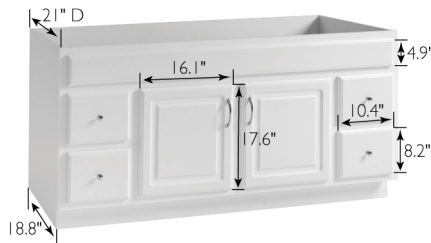

Concord Assembled 2-Door 4-Drawer Vanity 60x30x21
White

FULLY
ASSEMBLED
VANITY

SPECIFICATIONS

MATERIAL CONSTRUCTION:	Wood
ASSEMBLY REQUIRED:	No
TOOLS NEEDED FOR ASSEMBLY:	Screwdriver
ASSEMBLED DIMENSIONS:	30" H x 60" L x 21" D
ASSEMBLED WEIGHT:	69 lbs.
HINGE STYLE:	Concealed
DOOR STYLE:	2 Raised Panel Doors
DOOR MATERIAL:	MDF
DRAWER STYLE:	4 Drawers
DRAWER MATERIAL:	MDF and Plywood
GLIDE STYLE:	STD Easy Glide
DWR DIMENSIONS:	5.71" H x 8.86" L x 14.25" D
DWR CONSTRUCTION:	Standard

FRAME STYLE:	Face Frame
FACE FRAME MATERIAL:	Pine
SIDES MATERIAL:	Plywood
BOTTOM MATERIAL:	Plywood
TOE KICK INSET WIDTH:	2.5"
BACK PANEL MATERIAL:	N/A
BACK BRACE MATERIAL:	Plywood

WARRANTY: 1-Year limited warranty
TITLE IV COMPLIANT: Yes
PROP 65 HARMFUL MATERIAL: Formaldehyde