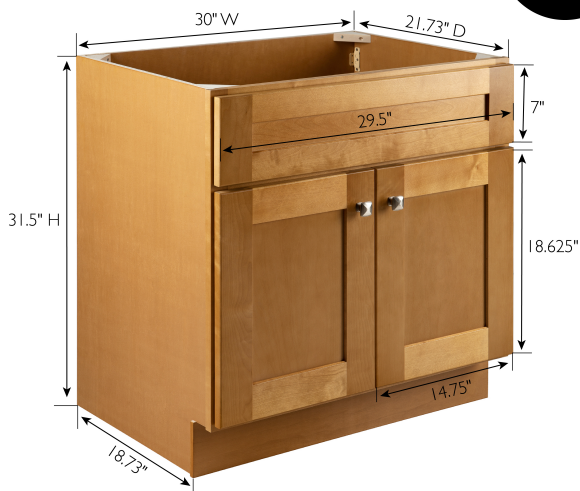

## Brookings Assembled 2-Door Vanity 30x31.5x21.73

Modern Birch

FULLY  
ASSEMBLED  
VANITY

### SPECIFICATIONS

<b>MATERIAL CONSTRUCTION:</b>	Wood	<b>FRAME STYLE:</b>	Face Frame
<b>ASSEMBLY REQUIRED:</b>	No	<b>FACE FRAME MATERIAL:</b>	Solid Wood
<b>TOOLS NEEDED FOR ASSEMBLY:</b>	Phillips Screwdriver; Rubber Mallet, Wood Glue	<b>SIDES MATERIAL:</b>	Plywood
<b>ASSEMBLED DIMENSIONS:</b>	31.5" H x 30" L x 21.73" D	<b>BOTTOM MATERIAL:</b>	Plywood
<b>ASSEMBLED WEIGHT:</b>	56 lbs.	<b>TOE KICK INSET WIDTH:</b>	3"
<b>HINGE STYLE:</b>	Soft Close	<b>BACK PANEL MATERIAL:</b>	Plywood
<b>DOOR STYLE:</b>	2 Shaker Doors	<b>BACK BRACE MATERIAL:</b>	Solid Wood
<b>DOOR MATERIAL:</b>	Solid Wood		