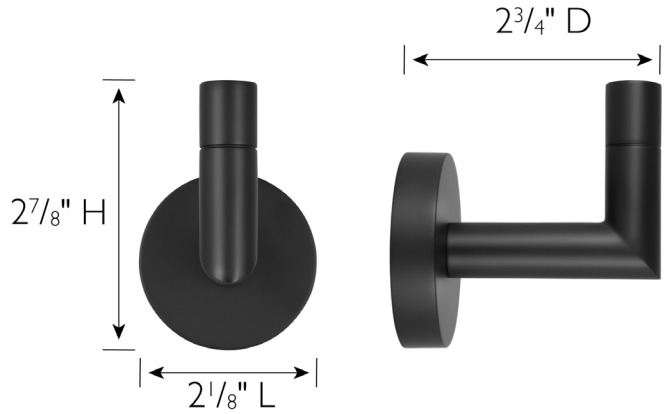

Graz Park Robe Hook
Matte Black

SPECIFICATIONS

MATERIAL CONSTRUCTION:	Zinc
PVD FINISH:	No
ASSEMBLY REQUIRED:	No
TOOLS NEEDED FOR INSTALLATION:	Screwdriver
ASSEMBLED DIMENSIONS:	2 1/8" L x 2 7/8" H x 2 3/4" D
ASSEMBLED WEIGHT:	0.52 lbs.
SCREWS INCLUDED:	Yes
DRYWALL ANCHORS INCLUDED:	Yes