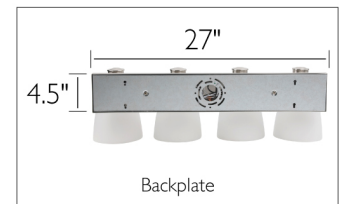

Atkinson 4-Light Vanity Light Brushed Nickel

SPECIFICATIONS

MOUNTING:	Wall Mount	LED BRIGHTNESS (LUMENS):	N/A
LAMP TYPE 1:	4 E26 Medium Base Bulbs	LED COLOR CORRELATED TEMPERATURE (CCT):	N/A
BULB INCLUDED:	No	LED COLOR RENDERING INDEX (CRI):	N/A
WATTS PER BULB:	60W or LED Equivalent	LED EFFICACY:	N/A
TOTAL WATTAGE:	240W or LED Equivalent	LED AVERAGE RATED LIFE:	N/A
DIMMABLE:	Yes	ENERGY EFFICIENT:	No
MATERIAL CONSTRUCTION:	Steel, Glass	LIGHTING AMPS:	2
ASSEMBLED DIMENSIONS:	8.63" H x 28.38" L x 7.38" D	VOLTAGE:	120V
WEIGHT:	11.52 lbs.		
BACKPLATE DIMENSIONS:	4.5" H x 27" W		
CANOPY/PLATE DIMENSIONS:	N/A		
GLASS/SHADE DIMENSIONS:	6.3" H x 5.91" L x 5.91" D		
GLASS/SHADE MATERIAL:	Glass		
GLASS/SHADE TYPE:	Frosted		
GLASS/SHADE COLOR:	White		