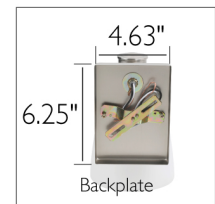

Atkinson I-Light Wall Light
Brushed Nickel

SPECIFICATIONS

MOUNTING:	Wall Mount
LAMP TYPE 1:	1 E26 Medium Base Bulb
BULB INCLUDED:	No
WATTS PER BULB:	60W or LED Equivalent
TOTAL WATTAGE:	60W or LED Equivalent
DIMMABLE:	Yes
MATERIAL CONSTRUCTION:	Steel, Glass
ASSEMBLED DIMENSIONS:	8.88" H x 6" L x 7.38" D
WEIGHT:	2.63 lbs.

BACKPLATE DIMENSIONS:	6.25" H x 4.63" W
CANOPY/PLATE DIMENSIONS:	N/A
GLASS/SHADE DIMENSIONS:	6.3" H x 5.91" L x 5.91" D
GLASS/SHADE MATERIAL:	Glass
GLASS/SHADE TYPE:	Frosted
GLASS/SHADE COLOR:	White

WARRANTY:	10-Year limited warranty
UL/ETL CERTIFICATION:	UL
WET/DRY/DAMP LISTING:	Damp
ADA COMPLIANT:	No
ENERGY STAR CERTIFIED:	No