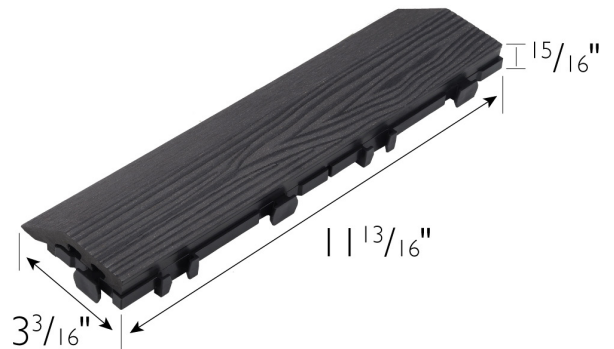

Straight Edge Trim for Square Outdoor Deck Tiles, 4-Pack Modern Ebony

SPECIFICATIONS

ASSEMBLED DIMENSIONS:	1 ⁵ / ₁₆ " H x 11 ¹³ / ₁₆ " L x 3 ³ / ₁₆ " W
WEIGHT:	4.41 lbs.
FINISH:	Modern Ebony
INSTALLATION REQUIRED:	Yes
SURFACE MATERIAL:	Wood-Plastic Composite
WOOD SPECIES:	Eucalyptus
BASE MATERIAL:	Polypropylene
TOOLS NEEDED FOR INSTALLATION:	Saw
INSTALLATION TYPE:	Interlocking