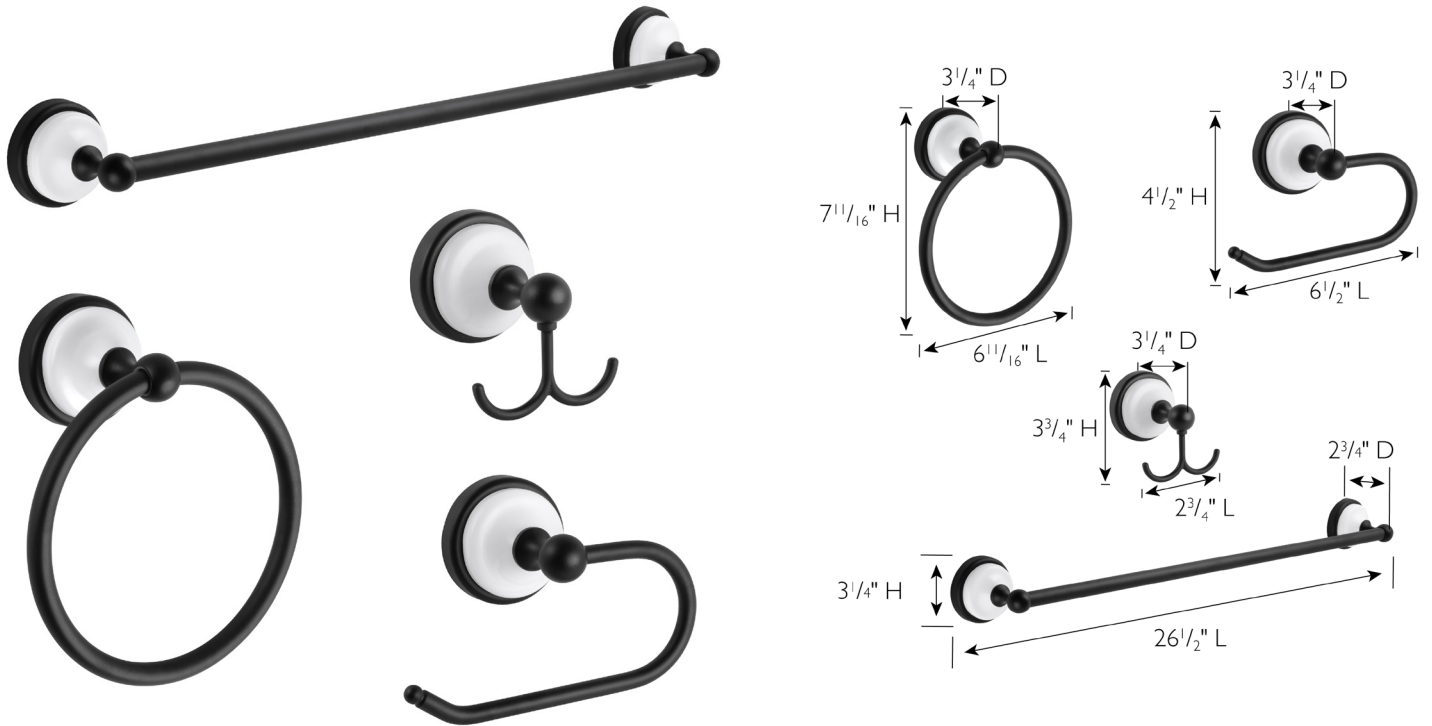

Savannah 4-Piece Bathroom Accessory Kit
Matte Black and White

SPECIFICATIONS

MATERIAL CONSTRUCTION:	Zinc/Steel
PVD FINISH:	No
ASSEMBLY REQUIRED:	No
TOOLS NEEDED FOR INSTALLATION:	Screwdriver
ASSEMBLED WEIGHT:	2.34 lbs.
SCREWS INCLUDED:	Yes
DRYWALL ANCHORS INCLUDED:	Yes