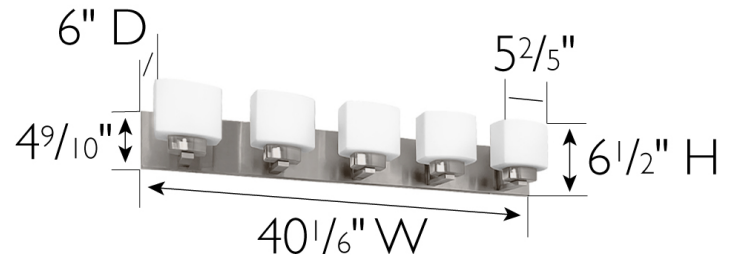

Dove Creek 5-Light Vanity Light
Satin Nickel

SPECIFICATIONS

MOUNTING:	Wall Mount	LED BRIGHTNESS (LUMENS):	N/A
SLOPED CEILING ADAPTABLE:	No	LED COLOR CORRELATED TEMPERATURE (CCT):	N/A
LAMP TYPE 1:	5 Medium Base Bulbs	LED COLOR RENDERING INDEX (CRI):	N/A
BULB INCLUDED:	No	LED EFFICACY:	N/A
WATTS PER BULB:	60W or LED Equivalent	LED AVERAGE RATED LIFE:	N/A
TOTAL WATTAGE:	300W or LED Equivalent	ENERGY EFFICIENT:	No
DIMMABLE:	Yes	LIGHTING AMPS:	2.5
MATERIAL CONSTRUCTION:	Steel/Glass	VOLTAGE:	120V
ASSEMBLED DIMENSIONS:	6.5" H x 40.16" L x 6" D		
WEIGHT:	10.3 lbs.		
BACKPLATE DIMENSIONS:	4.92" H x 40.16" W		
CANOPY/PLATE DIMENSIONS:	N/A		
GLASS/SHADE DIMENSIONS:	4.4" H x 5.4" L x 3.8" D		
GLASS/SHADE MATERIAL:	Glass		
GLASS/SHADE TYPE:	Frosted		
GLASS/SHADE COLOR:	White		