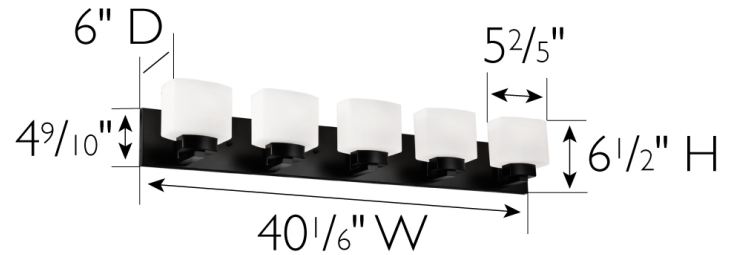

Dove Creek 5-Light Vanity Light
Matte Black

SPECIFICATIONS

MOUNTING:	Wall Mount	LED BRIGHTNESS (LUMENS):	N/A
SLOPED CEILING ADAPTABLE:	No	LED COLOR CORRELATED TEMPERATURE (CCT):	N/A
LAMP TYPE 1:	5 Medium Base Bulbs	LED COLOR RENDERING INDEX (CRI):	N/A
BULB INCLUDED:	No	LED EFFICACY:	N/A
WATTS PER BULB:	60W or LED Equivalent	LED AVERAGE RATED LIFE:	N/A
TOTAL WATTAGE:	300W or LED Equivalent	ENERGY EFFICIENT:	No
DIMMABLE:	Yes	LIGHTING AMPS:	2.5
MATERIAL CONSTRUCTION:	Steel/Glass	VOLTAGE:	120V
ASSEMBLED DIMENSIONS:	6.5" H x 40.16" L x 6" D		
WEIGHT:	10.3 lbs.		
BACKPLATE DIMENSIONS:	4.92" H x 40.16" W		
CANOPY/PLATE DIMENSIONS:	N/A		
GLASS/SHADE DIMENSIONS:	4.4" H x 5.4" L x 3.8" D		
GLASS/SHADE MATERIAL:	Glass		
GLASS/SHADE TYPE:	Frosted		
GLASS/SHADE COLOR:	White		