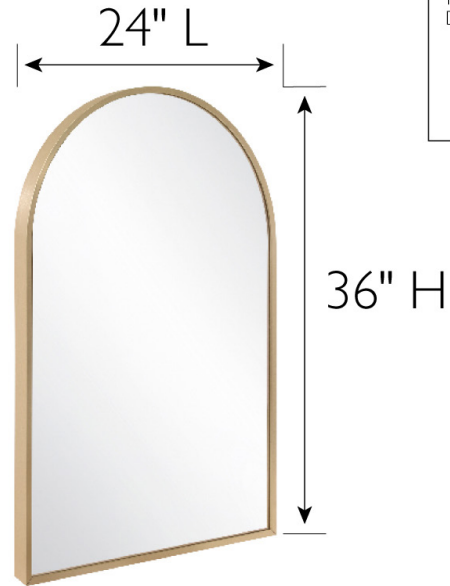

Maeve Metal Framed Wall Mirror 36" x 24"

Gold

SPECIFICATIONS

MATERIAL CONSTRUCTION:	Glass	FACE FRAME MATERIAL:	Aluminum
ASSEMBLY REQUIRED:	No	SIDES MATERIAL:	Aluminum
TOOLS NEEDED FOR INSTALLATION:	Screws, Screwdriver	BOTTOM MATERIAL:	Aluminum
ASSEMBLED DIMENSIONS:	36" H x 24" L x 1.1" D	BACK PANEL MATERIAL:	MDF
WEIGHT:	14.87 lbs.	BACK BRACE MATERIAL:	N/A
NUMBER OF DOORS:	0	GLASS STYLE:	Flat Panel
DOOR MATERIAL:	N/A	LIGHTED:	No
NUMBER OF SHELVES:	N/A	POWER SOURCE:	N/A
ADJUSTABLE SHELVES:	N/A	MOUNTING HARDWARE INCLUDED:	Yes
SHELF MAX WEIGHT CAPACITY:	N/A	MOUNTING TYPE:	Wall Mount
SHELF WIDTH:	N/A	QTY OF LAMPS:	N/A
SHELF THICKNESS:	N/A		
SHELF MATERIAL:	N/A		