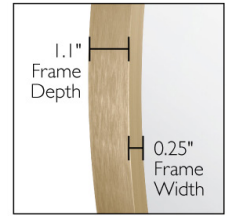

Maeve Metal Framed Wall Mirror 36" x 24"

Gold

SPECIFICATIONS

MATERIAL CONSTRUCTION:	Glass	FACE FRAME MATERIAL:	Aluminum
ASSEMBLY REQUIRED:	No	SIDES MATERIAL:	Aluminum
TOOLS NEEDED FOR INSTALLATION:	Screws, Screwdriver	BOTTOM MATERIAL:	Aluminum
ASSEMBLED DIMENSIONS:	36" H x 24" L x 1.1" D	BACK PANEL MATERIAL:	MDF
WEIGHT:	14.87 lbs.	BACK BRACE MATERIAL:	N/A
NUMBER OF DOORS:	0	GLASS STYLE:	Flat Panel
DOOR MATERIAL:	N/A	LIGHTED:	No
NUMBER OF SHELVES:	N/A	POWER SOURCE:	N/A
ADJUSTABLE SHELVES:	N/A	MOUNTING HARDWARE INCLUDED:	Yes
SHELF MAX WEIGHT CAPACITY:	N/A	MOUNTING TYPE:	Wall Mount
SHELF WIDTH:	N/A	QTY OF LAMPS:	N/A
SHELF THICKNESS:	N/A		
SHELF MATERIAL:	N/A		