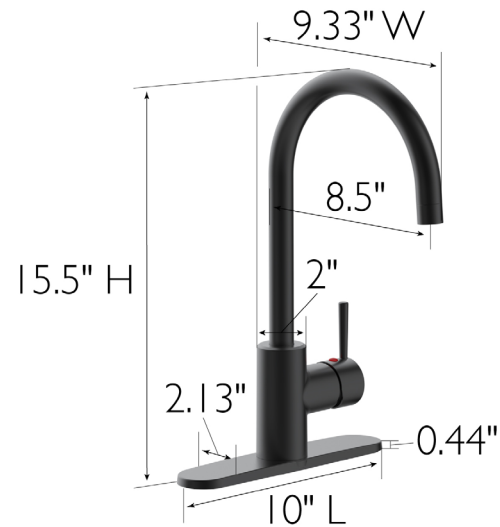

Eastport II Single Handle Kitchen Faucet
Matte Black

SPECIFICATIONS

MATERIAL:	Zinc/ABS	FLOW RATE:	1.8 GPM
HANDLE MATERIAL:	Stainless Steel	LOW FLOW:	No
SPOUT MATERIAL:	N/A	HANDLES - CONFIGURATION:	Single Handle
CARTRIDGE MATERIAL:	Ceramic	HANDLE REACH:	3"
WATERWAY MATERIAL:	Hybrid	SPRAYER INCLUDED:	No
SPRAYER MATERIAL:	N/A	SPRAYER HOSE LENGTH:	N/A
DRAIN MATERIAL:	N/A	SPRAYER TYPE:	N/A
FAUCET TYPE:	Kitchen Single Handle	SOAP DISPENSER INCLUDED:	No
MOUNTING TYPE:	Top Mount	QUICK ATTACH INCLUDED:	Yes
MOUNTING HOLES:	1 or 3	DIMENSIONS WITH DECK PLATE:	10" L x 9.33" W x 15.5" H
MAX DECK THICKNESS:	0.44"	WEIGHT WITH DECK PLATE:	5.3 lbs.
DECK PLATE - INCLUDED:	Yes	DIMENSIONS W/O DECK PLATE:	2" L x 9.33" W x 15.5" H
SPOUT REACH:	8.5"	WEIGHT W/O DECK PLATE:	5.234 lbs.
SPOUT HEIGHT:	10"	PVD FINISH:	N/A