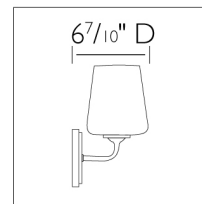

Stasia 4-Light Vanity Light Satin Nickel

SPECIFICATIONS

MOUNTING:	Wall Mount	LED BRIGHTNESS (LUMENS):	N/A
SLOPED CEILING ADAPTABLE:	No	LED COLOR CORRELATED TEMPERATURE (CCT):	N/A
LAMP TYPE 1:	4 E26 Medium Base Bulbs	LED COLOR RENDERING INDEX (CRI):	N/A
BULB INCLUDED:	No	LED EFFICACY:	N/A
WATTS PER BULB:	60W or LED Equivalent	LED AVERAGE RATED LIFE:	N/A
TOTAL WATTAGE:	240W or LED Equivalent	ENERGY EFFICIENT:	No
DIMMABLE:	Yes	LIGHTING AMPS:	2
MATERIAL CONSTRUCTION:	Steel, Glass	VOLTAGE:	120V
ASSEMBLED DIMENSIONS:	10.9" H x 33.6" L x 6.7" D		
WEIGHT:	11.01 lbs.		
BACKPLATE DIMENSIONS:	5.12" H x 5.12" W		
CANOPY/PLATE DIMENSIONS:	N/A		
GLASS/SHADE DIMENSIONS:	6.3" H x 5.4" L x 5.4" D		
GLASS/SHADE MATERIAL:	Glass		
GLASS/SHADE TYPE:	Frosted		
GLASS/SHADE COLOR:	White		