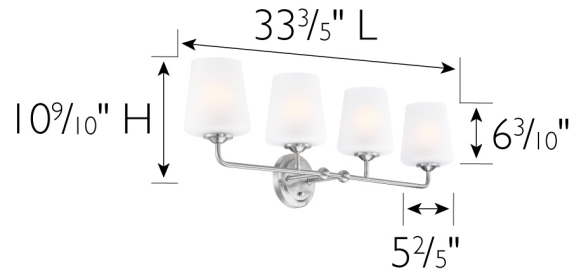

Stasia 4-Light Vanity Light Satin Nickel

SPECIFICATIONS

MOUNTING:	Wall Mount	LED BRIGHTNESS (LUMENS):	N/A
SLOPED CEILING ADAPTABLE:	No	LED COLOR CORRELATED TEMPERATURE (CCT):	N/A
LAMP TYPE 1:	4 E26 Medium Base Bulbs	LED COLOR RENDERING INDEX (CRI):	N/A
BULB INCLUDED:	No	LED EFFICACY:	N/A
WATTS PER BULB:	60W or LED Equivalent	LED AVERAGE RATED LIFE:	N/A
TOTAL WATTAGE:	240W or LED Equivalent	ENERGY EFFICIENT:	No
DIMMABLE:	Yes	LIGHTING AMPS:	2
MATERIAL CONSTRUCTION:	Steel, Glass	VOLTAGE:	120V
ASSEMBLED DIMENSIONS:	10.9" H x 33.6" L x 6.7" D		
WEIGHT:	11.01 lbs.		
BACKPLATE DIMENSIONS:	5.12" H x 5.12" W		
CANOPY/PLATE DIMENSIONS:	N/A		
GLASS/SHADE DIMENSIONS:	6.3" H x 5.4" L x 5.4" D		
GLASS/SHADE MATERIAL:	Glass		
GLASS/SHADE TYPE:	Frosted		
GLASS/SHADE COLOR:	White		