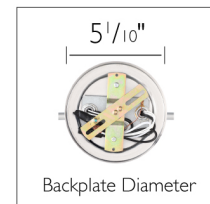

Stasia 4-Light Vanity Light Satin Nickel

SPECIFICATIONS

MOUNTING:	Wall Mount	LED BRIGHTNESS (LUMENS):	N/A
SLOPED CEILING ADAPTABLE:	No	LED COLOR CORRELATED TEMPERATURE (CCT):	N/A
LAMP TYPE 1:	4 E26 Medium Base Bulbs	LED COLOR RENDERING INDEX (CRI):	N/A
BULB INCLUDED:	No	LED EFFICACY:	N/A
WATTS PER BULB:	60W or LED Equivalent	LED AVERAGE RATED LIFE:	N/A
TOTAL WATTAGE:	240W or LED Equivalent	ENERGY EFFICIENT:	No
DIMMABLE:	Yes	LIGHTING AMPS:	2
MATERIAL CONSTRUCTION:	Steel, Glass	VOLTAGE:	120V
ASSEMBLED DIMENSIONS:	10.9" H x 33.6" L x 6.7" D		
WEIGHT:	11.01 lbs.		
BACKPLATE DIMENSIONS:	5.12" H x 5.12" W		
CANOPY/PLATE DIMENSIONS:	N/A		
GLASS/SHADE DIMENSIONS:	6.3" H x 5.4" L x 5.4" D		
GLASS/SHADE MATERIAL:	Glass		
GLASS/SHADE TYPE:	Frosted		
GLASS/SHADE COLOR:	White		