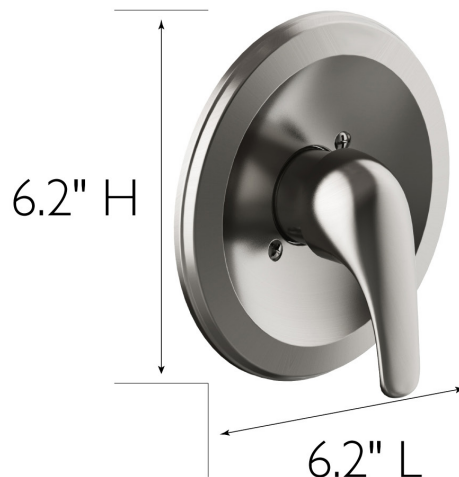

Middleton II Single Handle Valve Trim

Satin Nickel

SPECIFICATIONS

MATERIAL:	Zinc/Brass
DIMENSIONS:	6.2" H x 6.2" L
WEIGHT:	1 lbs.
PVD FINISH:	No
ESCUTCHEON INCLUDED:	Yes
VALVE INCLUDED:	Yes
PRESSURE BALANCED VALVE:	Yes
TUB SPOUT DIVERter INCLUDED:	No