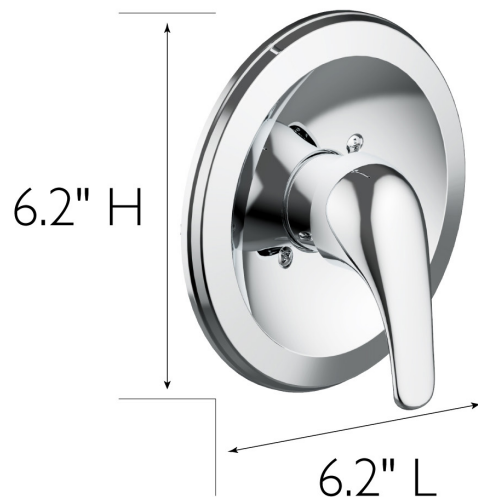

## Middleton II Valve Trim Polished Chrome

### SPECIFICATIONS

MATERIAL:	Zinc/Brass
DIMENSIONS:	6.2" H x 6.2" L
WEIGHT:	1.35 lbs.
PVD FINISH:	No
ESCUTCHEON INCLUDED:	Yes
VALVE INCLUDED:	Yes
PRESSURE BALANCED VALVE:	Yes
TUB SPOUT DIVERter INCLUDED:	No