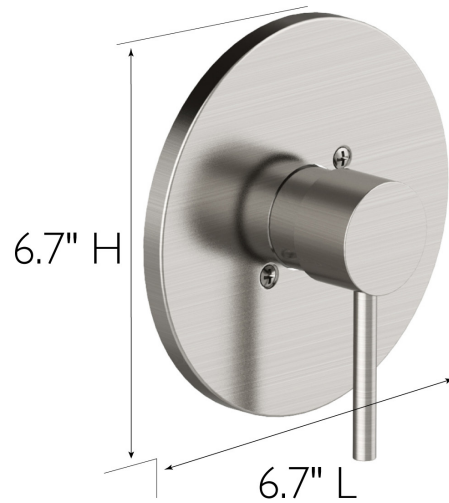

Eastport II Single Handle Valve Trim
Satin Nickel

SPECIFICATIONS

MATERIAL:	Zinc/Brass
DIMENSIONS:	6.7" H x 6.7" L
WEIGHT:	1 lbs.
PVD FINISH:	No
ESCUTCHEON INCLUDED:	Yes
VALVE INCLUDED:	Yes
PRESSURE BALANCED VALVE:	Yes
TUB SPOUT DIVERTER INCLUDED:	No