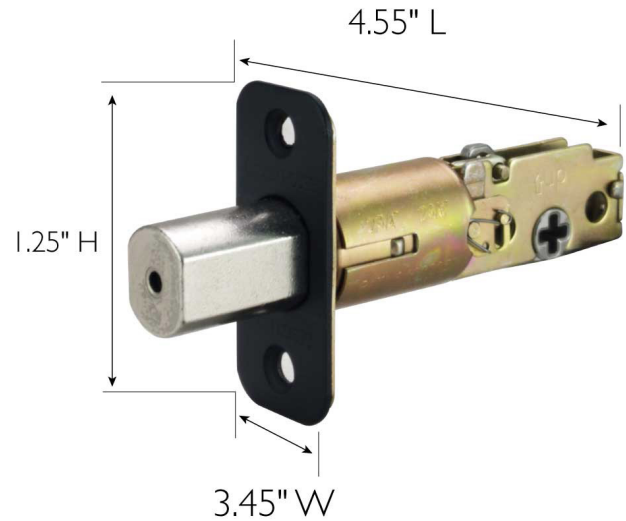

2-Way Adjustable Round Corner Deadbolt Latch Matte Black

SPECIFICATIONS

MATERIAL CONSTRUCTION:	Zinc	REMOVABLE CORE:	No
LOCK FUNCTION:	Latch	LATCH FACEPLATE:	Round Corner
DEADBOLT FUNCTION:	N/A	LATCH BACKSET:	Adj. 2-3/8" 2-3/4"
EXTERIOR MAX PROJECTION:	N/A	LATCH TYPE:	2 Way (fixed faceplate)
INTERIOR MAX PROJECTION:	N/A	LATCHBOLT THROW DISTANCE:	0.5
ASSEMBLED WEIGHT:	0.28 lbs	SPINDLE TYPE:	Deadbolt
ASSEMBLED HEIGHT:	1.25" H	MOUNTING HARDWARE INCLUDED:	Yes
ASSEMBLED LENGTH:	4.55" L	TOOLS NEEDED FOR INSTALLATION:	Screwdriver
ASSEMBLED WIDTH:	3.45" W		
CROSS BORE:	2.13"		
EDGE BORE:	1"		
HANDING:	Reversible		