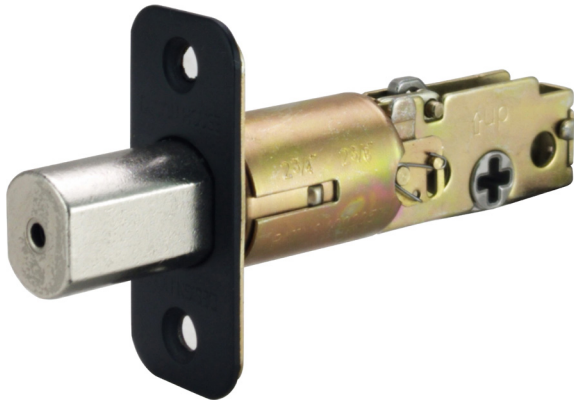

2-Way Adjustable Round Corner Deadbolt Latch Matte Black

SPECIFICATIONS

MATERIAL CONSTRUCTION:	Zinc	REMOVABLE CORE:	No
LOCK FUNCTION:	Latch	LATCH FACEPLATE:	Round Corner
DEADBOLT FUNCTION:	N/A	LATCH BACKSET:	Adj. 2-3/8" 2-3/4"
EXTERIOR MAX PROJECTION:	N/A	LATCH TYPE:	2 Way (fixed faceplate)
INTERIOR MAX PROJECTION:	N/A	LATCHBOLT THROW DISTANCE:	0.5
ASSEMBLED WEIGHT:	0.28 lbs	SPINDLE TYPE:	Deadbolt
ASSEMBLED HEIGHT:	1.25" H	MOUNTING HARDWARE INCLUDED:	Yes
ASSEMBLED LENGTH:	4.55" L	TOOLS NEEDED FOR INSTALLATION:	Screwdriver
ASSEMBLED WIDTH:	3.45" W		
CROSS BORE:	2.13"		
EDGE BORE:	1"		
HANDING:	Reversible		