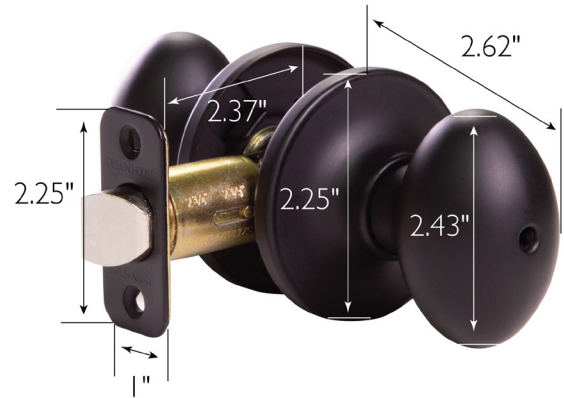

Egg Privacy Bed and Bath Door Knob Matte Black

SPECIFICATIONS

MATERIAL CONSTRUCTION:	Brass	REMOVABLE CORE:	No
LOCK FUNCTION:	Privacy	LATCH FACEPLATE:	Round Corner
DEADBOLT FUNCTION:	N/A	LATCH BACKSET:	Adj. 2-3/8" 2-3/4"
EXTERIOR MAX PROJECTION:	2.75"	LATCH TYPE:	2 Way (fixed faceplate)
INTERIOR MAX PROJECTION:	2.75"	LATCHBOLT THROW DISTANCE:	0.5
KNOB VS. LEVER:	Knob	# PINS IN CYLINDER:	N/A
KNOB DIMENSIONS:	2.62" H x 6.25" L x 2.62" D	ANTI-BUMP PIN INSTALLED:	N/A
ROSE DIMENSIONS:	2.63" H x 2.63" W x 2.63" D	# KEYS INCLUDED:	0
ROSETTE / ESCUTCHEON SHAPE:	Round	SPINDLE TYPE:	Half-Moon
CROSS BORE:	2.13"	MOUNTING HARDWARE INCLUDED:	Yes
EDGE BORE:	1"	TOOLS NEEDED FOR INSTALLATION:	Screwdriver
HANDING:	Reversible	ASSEMBLED WEIGHT:	1.14 lbs
REKEYABLE?:	No		