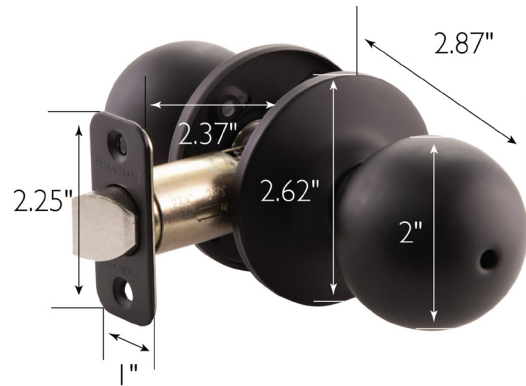

Ball Privacy Bed and Bath Door Knob Matte Black

SPECIFICATIONS

MATERIAL CONSTRUCTION:	Brass	REMOVABLE CORE:	No
LOCK FUNCTION:	Privacy	LATCH FACEPLATE:	Round Corner
DEADBOLT FUNCTION:	N/A	LATCH BACKSET:	Adj. 2-3/8" 2-3/4"
EXTERIOR MAX PROJECTION:	2.81"	LATCH TYPE:	2 Way (fixed faceplate)
INTERIOR MAX PROJECTION:	2.81"	LATCHBOLT THROW DISTANCE:	0.5
KNOB VS. LEVER:	Knob	# PINS IN CYLINDER:	N/A
KNOB DIMENSIONS:	2.62" H x 6.25" L x 2.87" D	ANTI-BUMP PIN INSTALLED:	N/A
ROSE DIMENSIONS:	2.63" H x 2.63" W x 2.63" D	# KEYS INCLUDED:	0
ROSETTE / ESCUTCHEON SHAPE:	Round	SPINDLE TYPE:	Half-Moon
CROSS BORE:	2.13"	MOUNTING HARDWARE INCLUDED:	Yes
EDGE BORE:	1"	TOOLS NEEDED FOR INSTALLATION:	Screwdriver
HANDING:	Reversible	ASSEMBLED WEIGHT:	1.1 lbs
REKEYABLE?:	No		