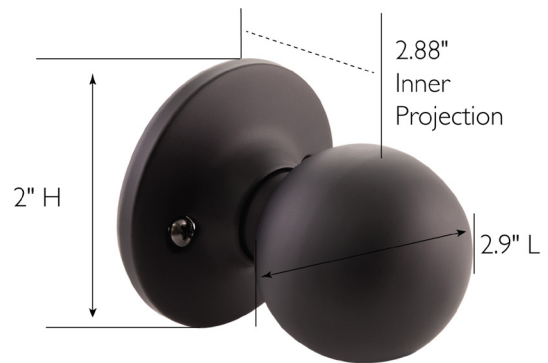

Ball Dummy Door Knob Matte Black

SPECIFICATIONS

MATERIAL CONSTRUCTION:	Brass	KEYWAY:	N/A
LOCK FUNCTION:	Dummy	REMOVABLE CORE:	No
DEADBOLT FUNCTION:	N/A	# KEYS INCLUDED:	0
EXTERIOR MAX PROJECTION:	2.88"	MOUNTING HARDWARE INCLUDED:	Yes
INTERIOR MAX PROJECTION:	2.88"	TOOLS NEEDED FOR INSTALLATION:	Screwdriver
KNOB VS. LEVER:	Knob	ASSEMBLED WEIGHT:	0.29 lbs.
KNOB DIMENSIONS:	2" H x 2.9" L x 2.6" D		
ROSE DIMENSIONS:	2.63" H x 2.63" W x 2.63" D		
ROSETTE / ESCUTCHEON SHAPE:	N/A		
CROSS BORE:	2.13"		
EDGE BORE:	1"		
HANDING:	Reversible		
REKEYABLE?:	No		