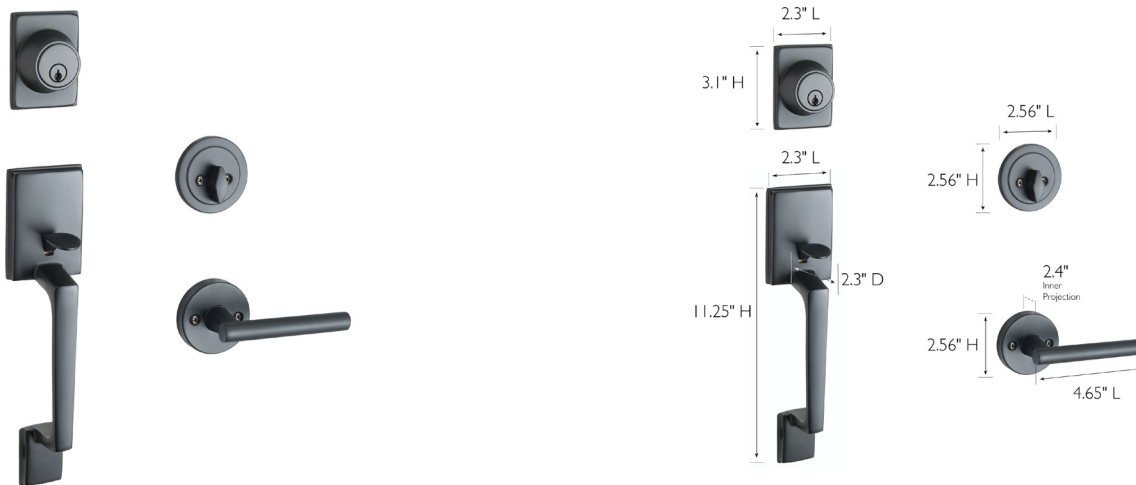

Moderno 2-Way Adjustable Eastport Handset Matte Black

SPECIFICATIONS

MATERIAL CONSTRUCTION:	Zinc	KEYWAY:	KW
LOCK FUNCTION:	Entry Handleset	REMOVABLE CORE:	No
DEADBOLT FUNCTION:	Single Cylinder	LATCH BACKSET:	Adj. 2-3/8" - 2-3/4"
EXTERIOR MAX PROJECTION:	2.3	LATCH TYPE:	2 Way (fixed faceplate)
INTERIOR MAX PROJECTION:	2.4	LATCHBOLT THROW DISTANCE:	.5
KNOB VS. LEVER:	Lever	# PINS IN CYLINDER:	5
LEVER LENGTH:	4.65"	ANTI-BUMP PIN INSTALLED:	Yes
ROSE DIMENSIONS:	2.56" H x 2.56" W	# KEYS INCLUDED:	2
ROSETTE / ESCUTCHEON SHAPE:	Square	SPINDLE TYPE:	Square
CROSS BORE:	2.13"	MOUNTING HARDWARE INCLUDED:	Yes
EDGE BORE:	1"	TOOLS NEEDED FOR INSTALLATION:	Phillips Screwdriver
HANDING:	Reversible	ASSEMBLED WEIGHT:	4.19 lbs.
REKEYABLE?:	Yes		