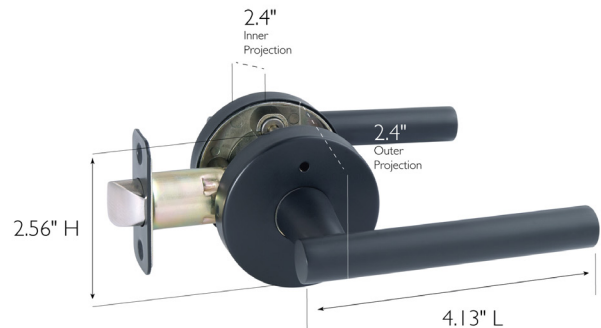

### Eastport Privacy Bed and Bath Lever Matte Black

## SPECIFICATIONS

<b>MATERIAL CONSTRUCTION:</b>	Zinc	<b>KEYWAY:</b>	N/A
<b>LOCK FUNCTION:</b>	Privacy	<b>REMOVABLE CORE:</b>	No
<b>DEADBOLT FUNCTION:</b>	N/A	<b>LATCH FACEPLATE:</b>	N/A
<b>EXTERIOR MAX PROJECTION:</b>	2.4"	<b>LATCH BACKSET:</b>	Adj; 2-3/8" - 2-3/4"
<b>INTERIOR MAX PROJECTION:</b>	2.4"	<b>LATCH TYPE:</b>	2 way (fixed faceplate)
<b>KNOB VS. LEVER:</b>	Lever	<b>LATCHBOLT THROW DISTANCE:</b>	.5
<b>KNOB DIMENSIONS:</b>	N/A	<b># PINS IN CYLINDER:</b>	N/A
<b>LEVER LENGTH:</b>	4.13"	<b>ANTI-BUMP PIN INSTALLED:</b>	N/A
<b>ROSE DIMENSIONS:</b>	2.56" H x 2.56" W	<b># KEYS INCLUDED:</b>	N/A
<b>ROSETTE / ESCUTCHEON SHAPE:</b>	Round	<b>SPINDLE TYPE:</b>	Square
<b>CROSS BORE:</b>	2.13"	<b>MOUNTING HARDWARE INCLUDED:</b>	Yes
<b>EDGE BORE:</b>	1"	<b>TOOLS NEEDED FOR INSTALLATION:</b>	Phillips Screwdriver
<b>HANDING:</b>	Reversible	<b>ASSEMBLED WEIGHT:</b>	2.07 lbs.
<b>REKEYABLE?:</b>	No		