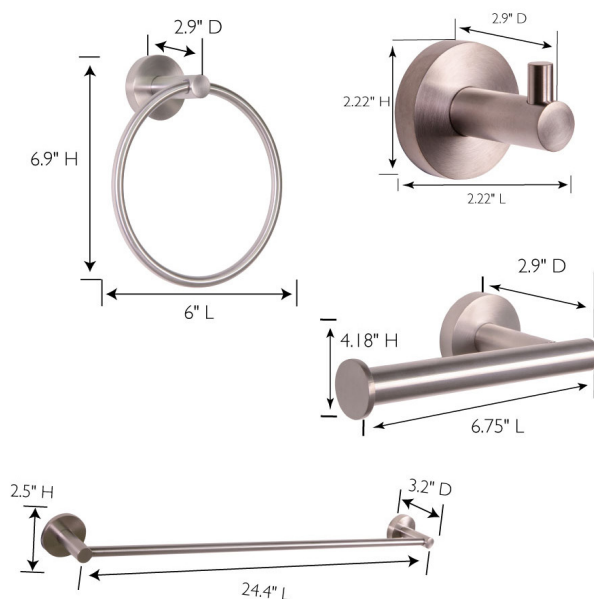

## Kelton 4-Piece Bath Accessory Kit Satin Nickel

### SPECIFICATIONS

MATERIAL CONSTRUCTION:	Zinc/Alluminum
PVD FINISH:	No
ASSEMBLY REQUIRED:	No
TOOLS NEEDED FOR INSTALLATION:	Screwdriver
SCREWS INCLUDED:	Yes
DRYWALL ANCHORS INCLUDED:	Yes

WARRANTY:	1-Year limited warranty
LEGAL FOR SALE IN CALIFORNIA:	Yes
ADA COMPLIANT:	N/A