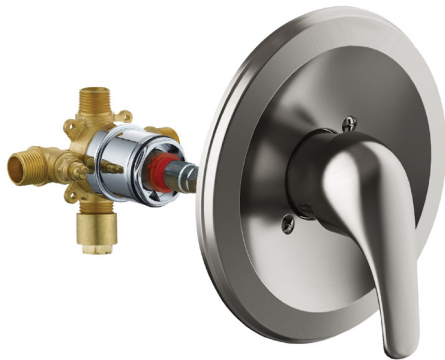

Middleton II Single Handle Valve Trim with Valve
Satin Nickel

SPECIFICATIONS

MATERIAL:	Zinc/Brass
DIMENSIONS:	6.2" H x 6.8" L
WEIGHT:	1 lbs.
PVD FINISH:	No
ESCUTCHEON INCLUDED:	Yes
VALVE INCLUDED:	Yes
PRESSURE BALANCED VALVE:	Yes
TUB SPOUT DIVERTER INCLUDED:	No