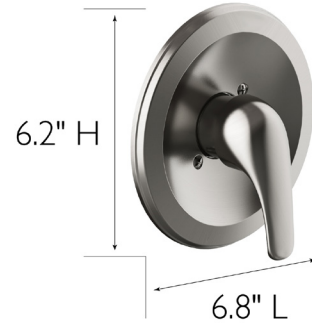

Middleton II Single Handle Valve Trim with Valve
Satin Nickel

SPECIFICATIONS

MATERIAL:	Zinc/Brass
DIMENSIONS:	6.2" H x 6.8" L
WEIGHT:	1 lbs.
PVD FINISH:	No
ESCUTCHEON INCLUDED:	Yes
VALVE INCLUDED:	Yes
PRESSURE BALANCED VALVE:	Yes
TUB SPOUT DIVERTER INCLUDED:	No