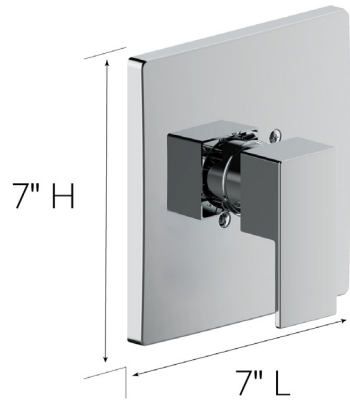

Karsen II Single Handle Valve Trim with Valve
Polished Chrome

SPECIFICATIONS

MATERIAL:	Zinc/Brass
DIMENSIONS:	7" H x 7" L
WEIGHT:	1 lbs.
PVD FINISH:	No
ESCUTCHEON INCLUDED:	Yes
VALVE INCLUDED:	Yes
PRESSURE BALANCED VALVE:	Yes
TUB SPOUT DIVERTER INCLUDED:	No