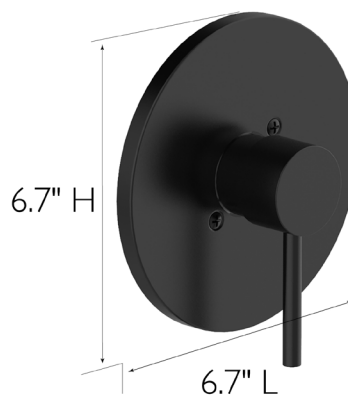

Eastport II Single Handle Valve Trim with Valve  
Matte Black

SPECIFICATIONS

MATERIAL:	Zinc/Brass
DIMENSIONS:	6.7" H x 6.7" L
WEIGHT:	1 lbs.
PVD FINISH:	No
ESCUTCHEON INCLUDED:	Yes
VALVE INCLUDED:	Yes
PRESSURE BALANCED VALVE:	Yes
TUB SPOUT DIVERTER INCLUDED:	No