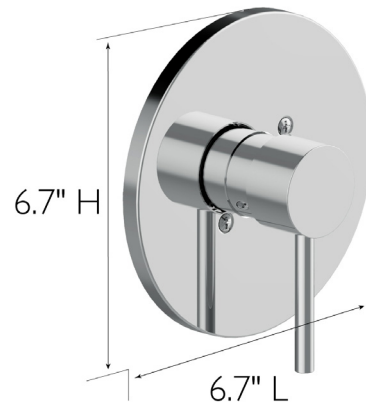

Eastport II Single Handle Valve Trim with Valve
Polished Chrome

SPECIFICATIONS

MATERIAL:	Zinc/Brass
DIMENSIONS:	6.7" H x 6.7" L
WEIGHT:	1 lbs.
PVD FINISH:	No
ESCUTCHEON INCLUDED:	Yes
VALVE INCLUDED:	Yes
PRESSURE BALANCED VALVE:	Yes
TUB SPOUT DIVERTER INCLUDED:	No