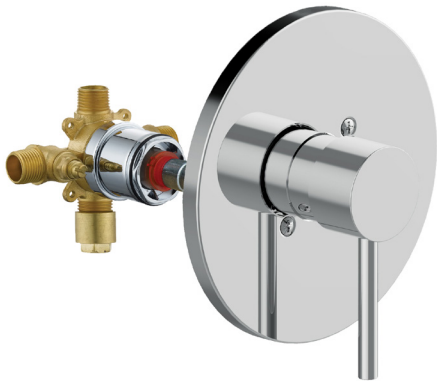

Eastport II Single Handle Valve Trim with Valve
Polished Chrome

SPECIFICATIONS

MATERIAL:	Zinc/Brass
DIMENSIONS:	6.7" H x 6.7" L
WEIGHT:	1 lbs.
PVD FINISH:	No
ESCUTCHEON INCLUDED:	Yes
VALVE INCLUDED:	Yes
PRESSURE BALANCED VALVE:	Yes
TUB SPOUT DIVERTER INCLUDED:	No