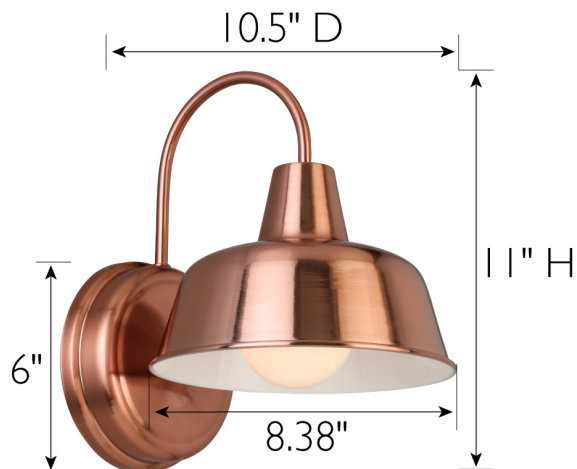

Mason I-Light Outdoor Wall Light  
Copper Finish

**SPECIFICATIONS**

MOUNTING:	Wall Mount	LED BRIGHTNESS (LUMENS):	N/A
SLOPED CEILING ADAPTABLE:	No	LED COLOR CORRELATED TEMPERATURE (CCT):	N/A
LAMP TYPE 1:	Incandescent	LED COLOR RENDERING INDEX (CRI):	N/A
BULB INCLUDED:	No	LED EFFICACY:	N/A
WATTS PER BULB:	60W	LED AVERAGE RATED LIFE:	N/A
TOTAL WATTAGE:	60W	ENERGY EFFICIENT:	No
DIMMABLE:	Yes	LIGHTING AMPS:	N/A
MATERIAL CONSTRUCTION:	Steel	VOLTAGE:	120V
ASSEMBLED DIMENSIONS:	11" H x 8.38" L x 10.5" D		
WEIGHT:	2.28 lbs.		
BACKPLATE DIMENSIONS:	6" H x 6" W		
CANOPY/PLATE DIMENSIONS:	N/A		
GLASS/SHADE DIMENSIONS:	5.5" H x 8.38" L x 8.38" D		
GLASS/SHADE MATERIAL:	Steel		
GLASS/SHADE TYPE:	N/A		
GLASS/SHADE COLOR:	Copper Finish		