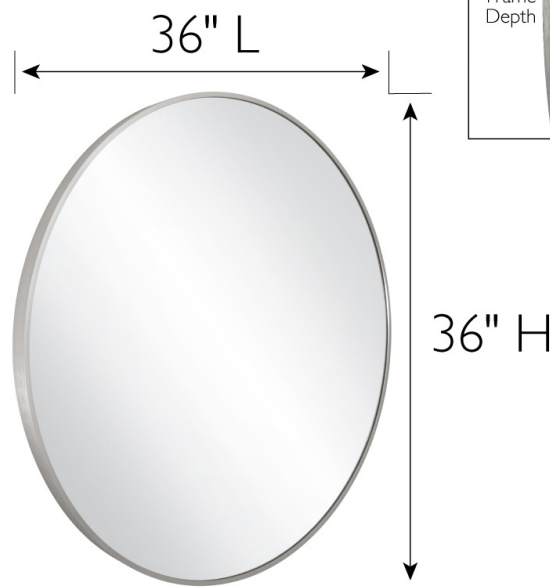

Kenna Metal Framed Wall Mirror 36"

Silver

SPECIFICATIONS

MATERIAL CONSTRUCTION:	Glass	FACE FRAME MATERIAL:	Aluminum
ASSEMBLY REQUIRED:	No	SIDES MATERIAL:	Aluminum
TOOLS NEEDED FOR INSTALLATION:	Screws, Screwdriver	BOTTOM MATERIAL:	Aluminum
ASSEMBLED DIMENSIONS:	36" H x 36" L x 1.25" D	BACK PANEL MATERIAL:	MDF
WEIGHT:	18.59 lbs.	BACK BRACE MATERIAL:	N/A
NUMBER OF DOORS:	0	GLASS STYLE:	Flat Panel
DOOR MATERIAL:	N/A	LIGHTED:	No
NUMBER OF SHELVES:	N/A	POWER SOURCE:	N/A
ADJUSTABLE SHELVES:	N/A	MOUNTING HARDWARE INCLUDED:	Yes
SHELF MAX WEIGHT CAPACITY:	N/A	MOUNTING TYPE:	Wall Mount
SHELF WIDTH:	N/A	QTY OF LAMPS:	N/A
SHELF THICKNESS:	N/A		
SHELF MATERIAL:	N/A		