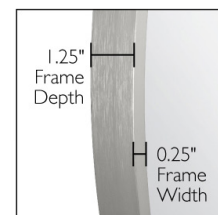

Kenna Metal Framed Wall Mirror 36"

Silver

SPECIFICATIONS

MATERIAL CONSTRUCTION:	Glass	FACE FRAME MATERIAL:	Aluminum
ASSEMBLY REQUIRED:	No	SIDES MATERIAL:	Aluminum
TOOLS NEEDED FOR INSTALLATION:	Screws, Screwdriver	BOTTOM MATERIAL:	Aluminum
ASSEMBLED DIMENSIONS:	36" H x 36" L x 1.25" D	BACK PANEL MATERIAL:	MDF
WEIGHT:	18.59 lbs.	BACK BRACE MATERIAL:	N/A
NUMBER OF DOORS:	0	GLASS STYLE:	Flat Panel
DOOR MATERIAL:	N/A	LIGHTED:	No
NUMBER OF SHELVES:	N/A	POWER SOURCE:	N/A
ADJUSTABLE SHELVES:	N/A	MOUNTING HARDWARE INCLUDED:	Yes
SHELF MAX WEIGHT CAPACITY:	N/A	MOUNTING TYPE:	Wall Mount
SHELF WIDTH:	N/A	QTY OF LAMPS:	N/A
SHELF THICKNESS:	N/A		
SHELF MATERIAL:	N/A		