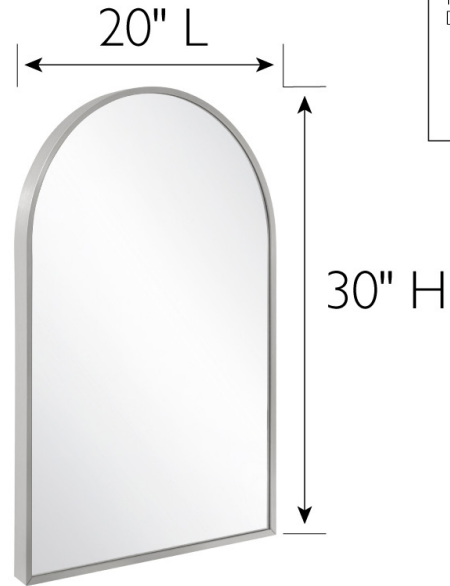

Maeve Metal Framed Wall Mirror 30" x 20"

Silver

SPECIFICATIONS

MATERIAL CONSTRUCTION:	Glass	FACE FRAME MATERIAL:	Aluminum
ASSEMBLY REQUIRED:	No	SIDES MATERIAL:	Aluminum
TOOLS NEEDED FOR INSTALLATION:	Screws, Screwdriver	BOTTOM MATERIAL:	Aluminum
ASSEMBLED DIMENSIONS:	30" H x 20" L x 1.25" D	BACK PANEL MATERIAL:	MDF
WEIGHT:	11.44 lbs.	BACK BRACE MATERIAL:	N/A
NUMBER OF DOORS:	0	GLASS STYLE:	Flat Panel
DOOR MATERIAL:	N/A	LIGHTED:	No
NUMBER OF SHELVES:	N/A	POWER SOURCE:	N/A
ADJUSTABLE SHELVES:	N/A	MOUNTING HARDWARE INCLUDED:	Yes
SHELF MAX WEIGHT CAPACITY:	N/A	MOUNTING TYPE:	Wall Mount
SHELF WIDTH:	N/A	QTY OF LAMPS:	N/A
SHELF THICKNESS:	N/A		
SHELF MATERIAL:	N/A		