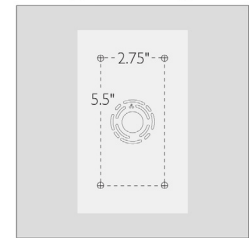

Hartbrook Integrated LED Outdoor Ceiling Light Matte Black

Canopy Plate Mounting Holes

SPECIFICATIONS

MOUNTING:	Flush mount	LED BRIGHTNESS (LUMENS):	780
SLOPED CEILING ADAPTABLE:	No	LED COLOR CORRELATED TEMPERATURE (CCT):	3000K
LAMP TYPE 1:	Integrated LED	LED COLOR RENDERING INDEX (CRI):	80
BULB INCLUDED:	Yes	LED EFFICACY:	52
WATTS PER BULB:	N/A	LED AVERAGE RATED LIFE:	30,000 Hours
TOTAL WATTAGE:	15W	ENERGY EFFICIENT:	Yes
DIMMABLE:	Yes	LIGHTING AMPS:	0.125
MATERIAL CONSTRUCTION:	Steel/Glass	VOLTAGE:	120V
ASSEMBLED DIMENSIONS:	5" H x 10" L x 10" D		
WEIGHT:	8.06 lbs.		
BACKPLATE DIMENSIONS:	N/A		
CANOPY/PLATE DIMENSIONS:	1" H x 7.88" L x 7.88" D		
GLASS/SHADE DIMENSIONS:	2.88" H x 7.88" L x 7.88" D		
GLASS/SHADE MATERIAL:	Glass		
GLASS/SHADE TYPE:	Rain		
GLASS/SHADE COLOR:	Clear		