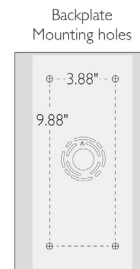

Hartbrook Integrated LED Outdoor Wall Light Matte Black

SPECIFICATIONS

MOUNTING:	Wall mount	LED BRIGHTNESS (LUMENS):	540
SLOPED CEILING ADAPTABLE:	No	LED COLOR CORRELATED TEMPERATURE (CCT):	3000K
LAMP TYPE 1:	Integrated LED	LED COLOR RENDERING INDEX (CRI):	80
BULB INCLUDED:	Yes	LED EFFICACY:	36
WATTS PER BULB:	N/A	LED AVERAGE RATED LIFE:	30,000 Hours
TOTAL WATTAGE:	15W	ENERGY EFFICIENT:	Yes
DIMMABLE:	Yes	LIGHTING AMPS:	0.125
MATERIAL CONSTRUCTION:	Steel/Glass	VOLTAGE:	120V
ASSEMBLED DIMENSIONS:	13" H x 8" L x 6" D		
WEIGHT:	7 lbs.		
BACKPLATE DIMENSIONS:	12.5" H x 5.88" L x 0.5" D		
CANOPY/PLATE DIMENSIONS:	N/A		
GLASS/SHADE DIMENSIONS:	10.63" H x 5.75" L x 4.25" D		
GLASS/SHADE MATERIAL:	Glass		
GLASS/SHADE TYPE:	Rain		
GLASS/SHADE COLOR:	Clear		