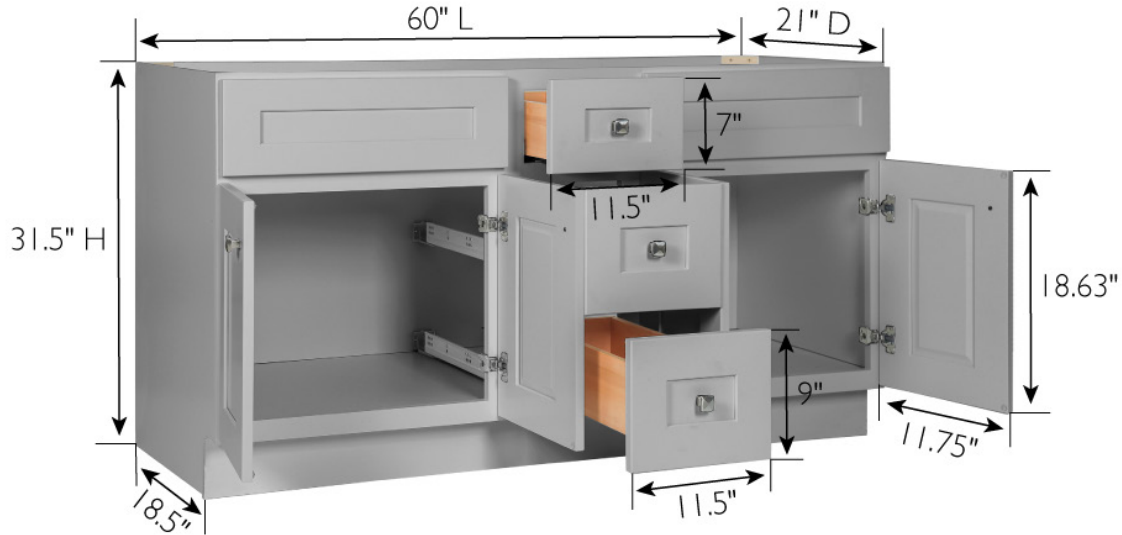

Brookings Unassembled 4-Door, 3-Drawer Vanity 60x31.5x21 Gray

SPECIFICATIONS

MATERIAL CONSTRUCTION:	Wood
ASSEMBLY REQUIRED:	Yes
TOOLS NEEDED FOR ASSEMBLY:	Phillips Screwdriver, Rubber Mallet, Wood Glue
ASSEMBLED DIMENSIONS:	31.5" H x 60" L x 21" D
ASSEMBLED WEIGHT:	95.48 lbs.
HINGE STYLE:	Soft Close
DOOR STYLE:	4 Shaker Doors
DRAWER STYLE:	3 Drawers
GLIDE STYLE:	Soft Close
FAKE DWR STYLE:	N/A
DWR 1 DIMENSIONS:	7" H x 11.5" L x 20.98" D
DWR 2-3 DIMENSIONS:	9" H x 11.5" L x 20.98" D
DWR CONSTRUCTION:	Dove Tail
SHELF STYLE:	N/A
SHELF ADJUSTABILITY INCREMENTS:	N/A
SHELF MAX WEIGHT CAPACITY:	N/A
SHELF DIMENSIONS:	N/A
SHELF THICKNESS:	N/A
SHELF MATERIAL:	N/A

FRAME STYLE:	Face Frame
FACE FRAME MATERIAL:	Solid Wood
SIDES MATERIAL:	Plywood
BOTTOM MATERIAL:	Plywood
TOE KICK INSET WIDTH:	4.5"
BACK PANEL MATERIAL:	Plywood
BACK BRACE MATERIAL:	Solid Wood

WARRANTY:	1-Year limited warranty
TITLE VI COMPLIANT:	Yes
PROP 65 HARMFUL MATERIAL:	Formaldehyde