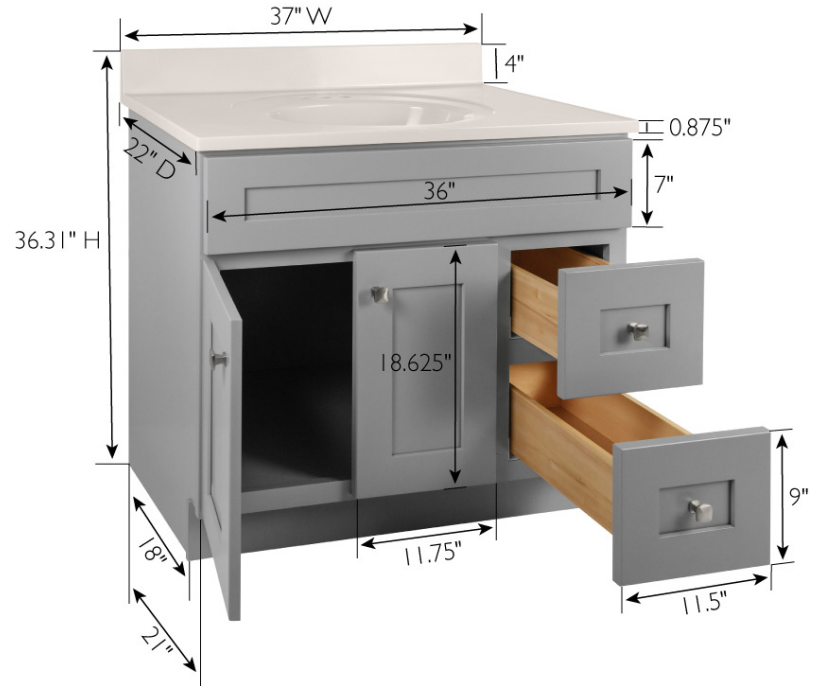

Gray Brookings 2-Door 2-Drawer Vanity with Cultured Marble 4 in. Centerset White on White Top, Unassembled, 37x22

SPECIFICATIONS

MATERIAL CONSTRUCTION:	Wood/Cultured Marble	TOE KICK INSET WIDTH:	3"
ASSEMBLY REQUIRED:	Yes	BACK PANEL MATERIAL:	Plywood
ASSEMBLED DIMENSIONS:	36.31" H x 37" L x 22" D	BACK BRACE MATERIAL:	Solid Wood
ASSEMBLED WEIGHT:	147.78 lbs.	FAUCET TYPE:	Lav Centerset
TOOLS NEEDED FOR INSTALLATION:	100% Silicone, Phillips Screwdriver, Rubber Mallet, Wood Glue	NUMBER OF MOUNTING HOLES:	3
CONSTRUCTION TYPE:	Face Frame	BOWL MATERIAL:	Cultured Marble
HINGE STYLE:	Soft Close	BACK SPLASH INCLUDED:	Yes
DOOR STYLE:	2 MDF Shaker Doors	COLOR:	White on White
DRAWER STYLE:	2 Solid Wood Drawers	NUMBER OF BOWLS:	1
GLIDE STYLE:	STD Easy Glide	BOWL DIMENSIONS:	11.63" W x 16.85" D
FAKE DWR STYLE:	N/A	BOWL SHAPE:	Oval
DWR DIMENSIONS:	5.12" H x 8.31" L x 17.99" D	SINK THICKNESS:	0.98"
DWR CONSTRUCTION:	Dove Tail	MOUNTING TYPE:	Integrated
SHELF STYLE:	N/A	OVERFLOW HOLE:	Yes
SHELF ADJUSTABILITY INCREMENTS:	N/A	WARRANTY:	1-Year limited warranty
SHELF MAX WEIGHT CAPACITY:	N/A	TSCA TITLE IV COMPLIANT:	Yes
SHELF DIMENSIONS:	N/A	LEGAL FOR SALE IN CALIFORNIA:	Yes
SHELF THICKNESS:	N/A	PROP 65 HARMFUL MATERIAL:	Formaldehyde
SHELF MATERIAL:	N/A		
FRAME STYLE:	N/A		
FACE FRAME MATERIAL:	Solid Wood		
SIDES MATERIAL:	Plywood		
BOTTOM MATERIAL:	Plywood		