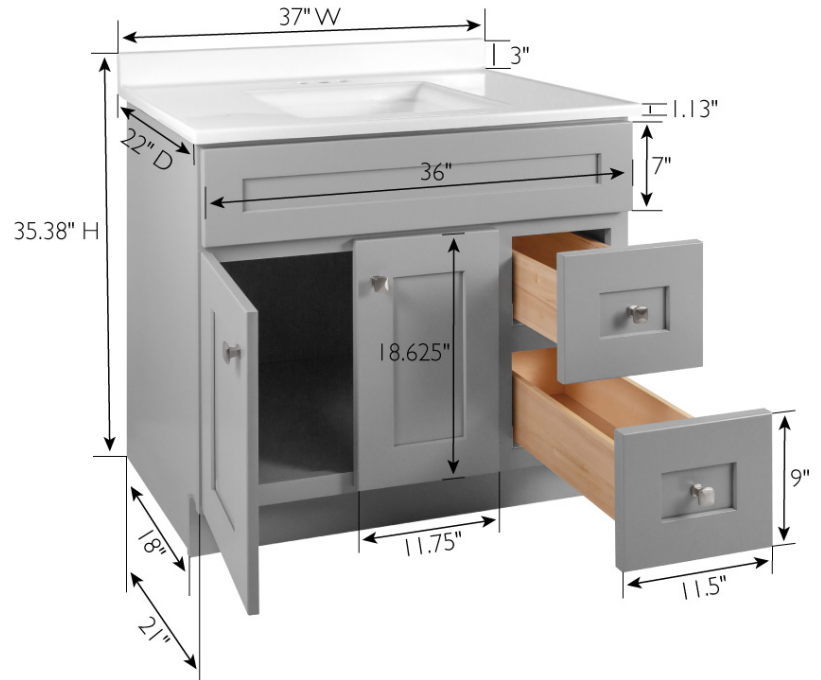

Gray

Brookings 2-Door 2-Drawer Vanity with Cultured Marble 4 in. Centerset Solid White Top, Unassembled, 37x22

## SPECIFICATIONS

<b>MATERIAL CONSTRUCTION:</b>	Wood/Cultured Marble	<b>TOE KICK INSET WIDTH:</b>	3"
<b>ASSEMBLY REQUIRED:</b>	Yes	<b>BACK PANEL MATERIAL:</b>	Plywood
<b>ASSEMBLED DIMENSIONS:</b>	35.38" H x 37" L x 22" D	<b>BACK BRACE MATERIAL:</b>	Solid Wood
<b>ASSEMBLED WEIGHT:</b>	140.36 lbs.	<b>FAUCET TYPE:</b>	Lav Centerset
<b>TOOLS NEEDED FOR INSTALLATION:</b>	100% Silicone, Phillips Screwdriver, Rubber Mallet, Wood Glue	<b>NUMBER OF MOUNTING HOLES:</b>	3
<b>CONSTRUCTION TYPE:</b>	Face Frame	<b>BOWL MATERIAL:</b>	Cultured Marble
<b>HINGE STYLE:</b>	Soft Close	<b>BACK SPLASH INCLUDED:</b>	Yes
<b>DOOR STYLE:</b>	2 MDF Shaker Doors	<b>COLOR:</b>	Solid White
<b>DRAWER STYLE:</b>	2 Solid Wood Drawers	<b>NUMBER OF BOWLS:</b>	1
<b>GLIDE STYLE:</b>	STD Easy Glide	<b>BOWL DIMENSIONS:</b>	18.5" W x 14" D
<b>FAKE DWR STYLE:</b>	N/A	<b>BOWL SHAPE:</b>	Rectangle
<b>DWR DIMENSIONS:</b>	5.12" H x 8.31" L x 17.99" D	<b>SINK THICKNESS:</b>	0.95"
<b>DWR CONSTRUCTION:</b>	Dove Tail	<b>MOUNTING TYPE:</b>	Integrated
<b>SHELF STYLE:</b>	N/A	<b>OVERFLOW HOLE:</b>	Yes
<b>SHELF ADJUSTABILITY INCREMENTS:</b>	N/A	<b>WARRANTY:</b>	1-Year limited warranty
<b>SHELF MAX WEIGHT CAPACITY:</b>	N/A	<b>TSCA TITLE IV COMPLIANT:</b>	Yes
<b>SHELF DIMENSIONS:</b>	N/A	<b>LEGAL FOR SALE IN CALIFORNIA:</b>	Yes
<b>SHELF THICKNESS:</b>	N/A	<b>PROP 65 HARMFUL MATERIAL:</b>	Formaldehyde
<b>SHELF MATERIAL:</b>	N/A		
<b>FRAME STYLE:</b>	N/A		
<b>FACE FRAME MATERIAL:</b>	Solid Wood		
<b>SIDES MATERIAL:</b>	Plywood		
<b>BOTTOM MATERIAL:</b>	Plywood		